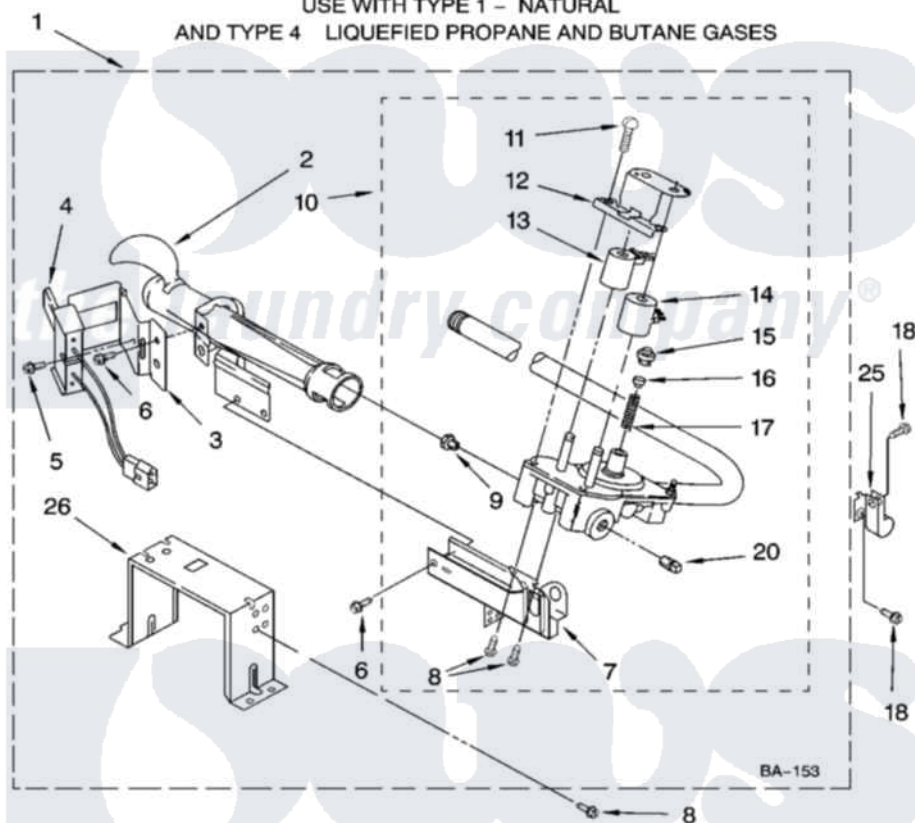

**Whirlpool GQG9800PW3 04 - 8576353 BURNER ASSEMBLY, OPTIONAL PARTS (NOT INCLUDED)**

**8576353 BURNER ASSEMBLY**

For Models: GQG9800PW3, GQG9800PG3, GQG9800PB3  
(White/Grey) (Biscuit/Gold) (Black/Grey)

USE WITH TYPE 1 - NATURAL  
AND TYPE 4 LIQUEFIED PROPANE AND BUTANE GASES

8180948

7

Whirlpool [Residential Whirlpool GQG9800PW3 Dryer Parts](#) Parts Diagram 04 - 8576353 BURNER ASSEMBLY, OPTIONAL PARTS (NOT INCLUDED).  
Click on the part number to view part

Item	Original Part Number	Replaced By	Status	Part Description
1	8576353	<a href="#">280119</a>		Burner-Gas
2	688617	<a href="#">693140</a>		Burner
3	<a href="#">694298</a>			Bracket, Ignitor
4	686590	<a href="#">279311</a>		Ignitor
5	<a href="#">3393909</a>			Screw, 8-32 X 7/8
6	343641	<a href="#">681414</a>		Screw, 10AB X 1/2
7	3389871		Not Available	Base, Burner
8	<a href="#">3387057</a>			Screw, 10-16 X 1/2 Orifice, Burner
9	<a href="#">15418</a>			Orifice, Burner Type 1
"	15422		Not Available	ORIFICE, BURNER (TYPE 4) (BUTANE)
"	234867	<a href="#">229742</a>		Orifice, Burner
10	8281914	<a href="#">279923</a>		NAT Gas
11	<a href="#">694421</a>			Screw, Bracket Mounting