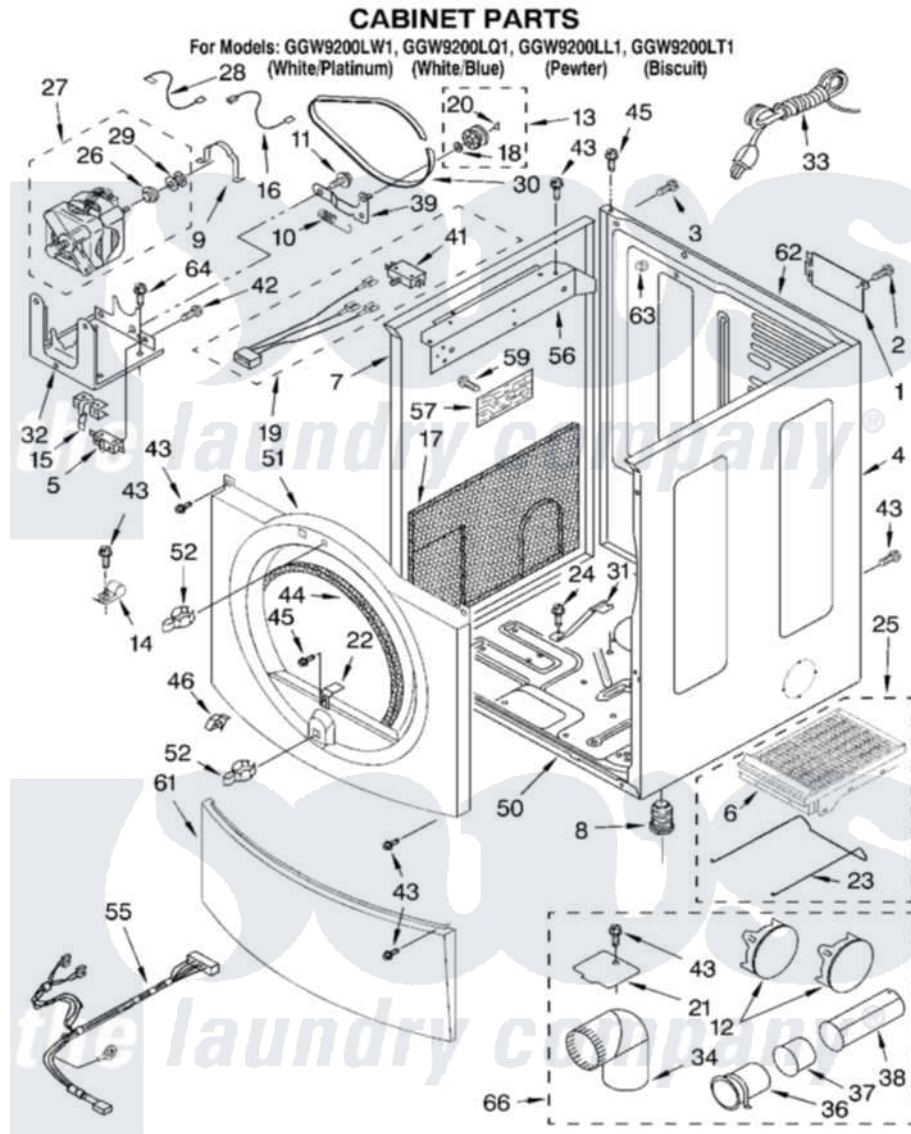

Whirlpool GGW9200LL1 02 - CABINET PARTS

8180004

3

Whirlpool Residential Whirlpool GGW9200LL1 Dryer Parts Parts Diagram 02 - CABINET PARTS

[Click on the part number to view part](#)

Item	Original Part Number	Replaced By	Status	Part Description
1	8317340			Cover, Terminal Block
2	3390814	90767		Screw, 8A X 3/8 HeX Washer Head Tapping
3	697776	4331106		Screw, No.10-32 X 7/16
4	8562167	280096		Panel
"	8562169	280098		Panel
"	8562168	280097		Panel
5	3394881	279782		Switch-Lid
6	8521959	W10121663		Dryer Rack
7	8519209	W10131287		Panel
"	8519216	3980358		Panel
"	8519210	W10131288		Panel
8	3392100	49621		Feet-Leveling
"	279810			Foot-Optional
9	660658			Clamp, Motor Mounting 343481 685441
10	3387374			Spring, Idler