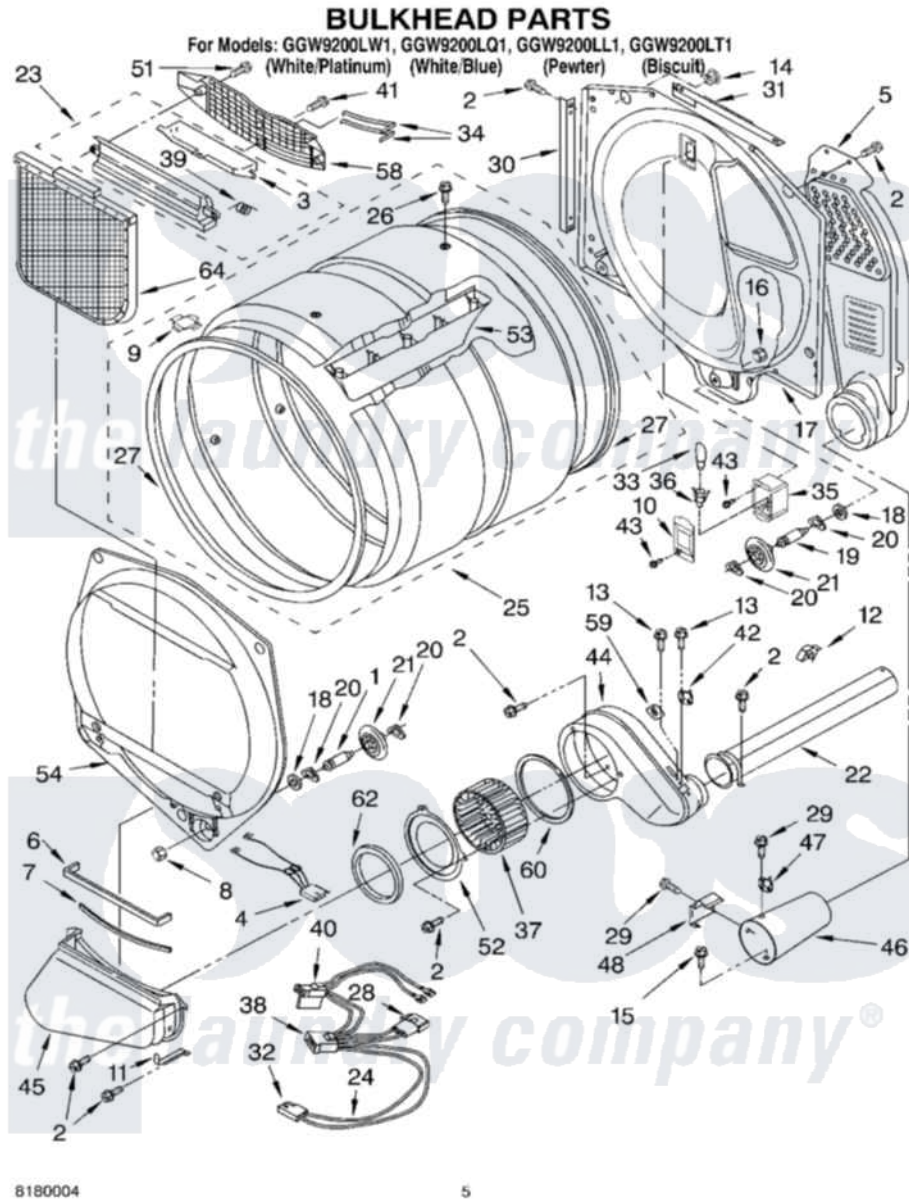

Whirlpool GGW9200LL1 03 - BULKHEAD PARTS

8180004

5

Whirlpool [Residential Whirlpool GGW9200LL1 Dryer Parts](#) Parts Diagram 03 - BULKHEAD PARTS
 Click on the part number to view part

Item	Original Part Number	Replaced By	Status	Part Description
1	3399508	W10359271		Shaft, Drum Roller Threads
2	3390647	488729		Screw
3	3394984	8563758		Door, Lint Screen
4	3406653			Harness, Sensor
5	3394346			Air Duct Assembly
6	697813			Seal, Outlet Housing
7	697814	697813		Seal, Outlet Housing
8	3359452			Nut, Lock
9	8066086			Plug, Drum Hole
10	3402841	8532165		Lens, Drum Light
11	8529005		Not Available	Bracket, Lint Duct
12	3388229			Retainer, Toe Panel
13	3390646	W10139210		Screw, 8-18 X 5/16
14	8529007			Plug, Rear Bulkhead
15	693995			Screw, Hex Head
16	3387709			Nut, 3/8-16