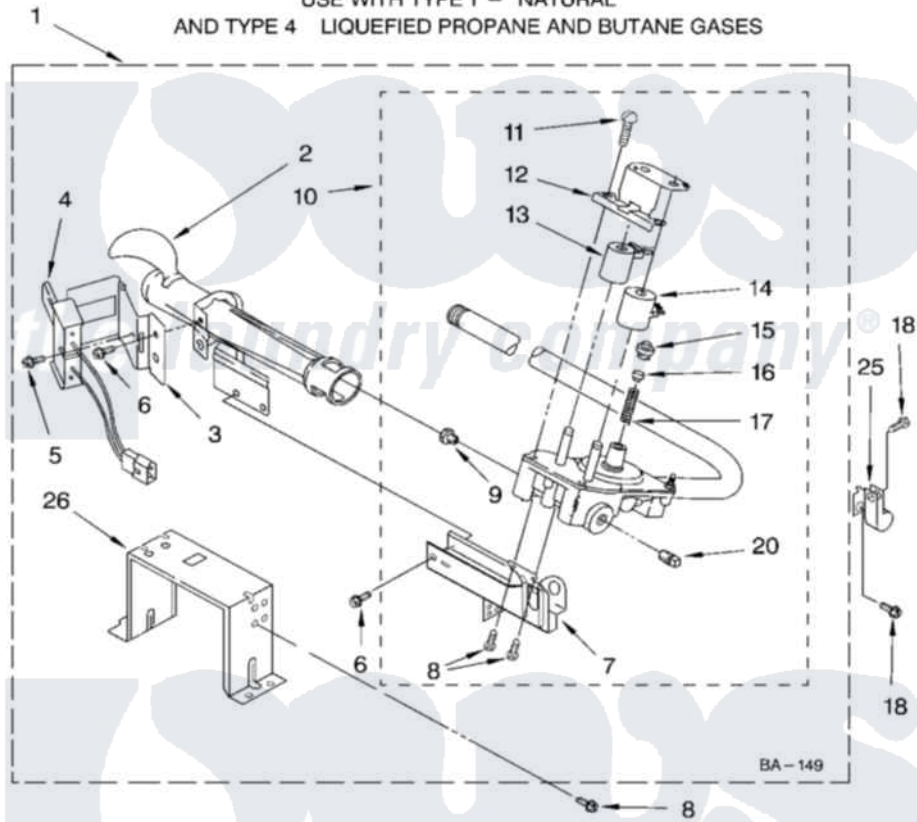

# Whirlpool GGW9200LL1 04 - 8318276 BURNER ASSEMBLY

8180004

7

Whirlpool Residential Whirlpool GGW9200LL1 Dryer Parts Parts Diagram 04 - 8318276 BURNER ASSEMBLY  
Click on the part number to view part

Item	Original Part Number	Replaced By	Status	Part Description
1	8318276	<a href="#">280119</a>		Burner-Gas
2	688617	<a href="#">693140</a>		Burner
3	<a href="#">694298</a>			Bracket, Ignitor
4	686590	<a href="#">279311</a>		Ignitor
5	<a href="#">3393909</a>			Screw, 8-32 X 7/8
6	343641	<a href="#">681414</a>		Screw, 10AB X 1/2
7	3389871		Not Available	Base, Burner
8	<a href="#">3387057</a>			Screw, 10-16 X 1/2 Orifice, Burner
9	<a href="#">234826</a>			Orifice, Burner Type 1
"	<a href="#">229742</a>			Orifice, Burner
"	<a href="#">234868</a>			Orifice, Burner
10	8318281	<a href="#">W10480542</a>		Valve-Gas
11	<a href="#">694421</a>			Screw, Bracket Mounting
12	<a href="#">694538</a>			Bracket, Shunt
13	<a href="#">694540</a>			Coil, 60 Hz
14	<a href="#">694539</a>			Coil, 60 Hz