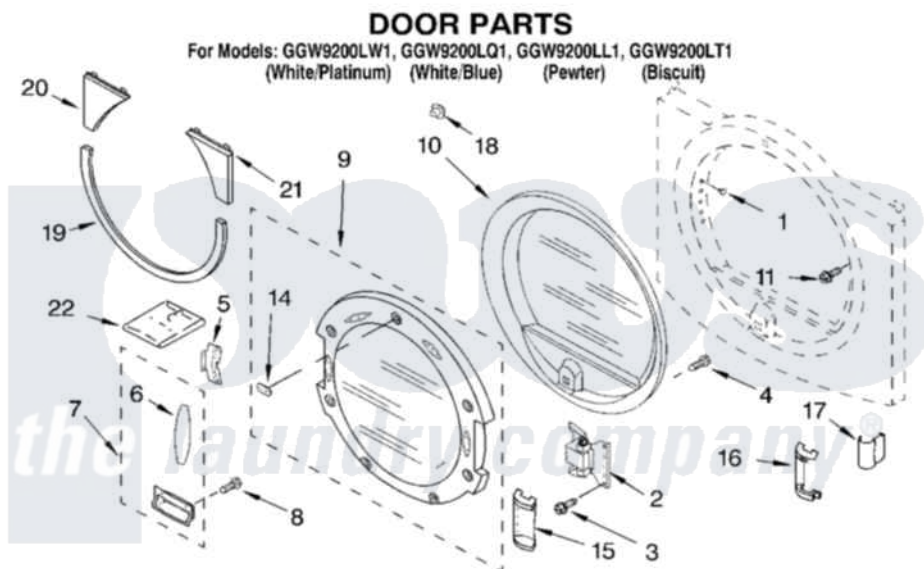

Whirlpool GGW9200LL1 05 - DOOR PARTS

8180004

9

Whirlpool [Residential Whirlpool GGW9200LL1 Dryer Parts](#) Parts Diagram 05 - DOOR PARTS

[Click on the part number to view part](#)

Item	Original Part Number	Replaced By	Status	Part Description
1	3404413			Plug, Hinge Hole
"	3404417			Plug, Hole
"	3404415			Plug, Hinge Hole
2	8519419			Door Hinge Assembly
3	342043	486146		Screw
4	9742177			Screw, 8-18 X .625
5	8529539			Bracket, Handle
6	8529930			Pad, Door Handle
7	8529932			Handle, Door Assembly
"	8529931			Handle, Door Assembly
"	3980077			Handle, Door Assembly
"	3979775			Handle, Door Assembly)
"	8529934			Handle, Door Assembly
"	8529933			Handle, Door Assembly
"	3980210			Handle, Door Assembly
"	3979776			Handle, Door Assembly