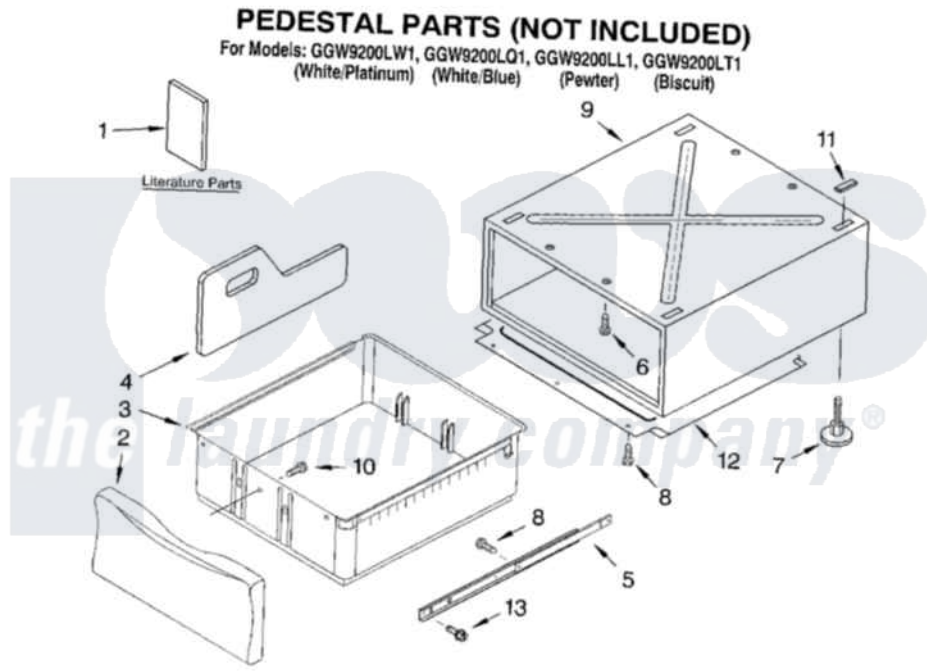

Whirlpool GGW9200LL1 06 - PEDESTAL PARTS (NOT INCLUDED)

Whirlpool Residential Whirlpool GGW9200LL1 Dryer Parts Parts Diagram 06 - PEDESTAL PARTS (NOT INCLUDED)
 Click on the part number to view part

Item	Original Part Number	Replaced By	Status	Part Description
1	LIT8537141		Not Available	Literature Parts (Installation Instructions)
"	LIT8537342		Not Available	Literature Parts (Parts List)
2	8537870	8538014		Drawer Front Assembly
"	8537871	8538015		Drawer Front Assembly
"	8537872	8538016		Drawer Front Assembly
"	8537908	8538017		Drawer Front Assembly
3	8537883			Drawer Bin
4	8537875	280123		Divider
5	8537850	8578394		Slide Assembly
6	3400111			Screw, 12-14 X 5/8
7	8537852	8563585		Leveling Foot And Nut
8	3400639	3388228		Screw, 8-18 X 1/32
9	N/A		Not Available	Cabinet (Not Serviced)
10	3400842			Screw, 8-18 X 1/2
11	8537863			Pad
12	8537853			Pan, Bottom