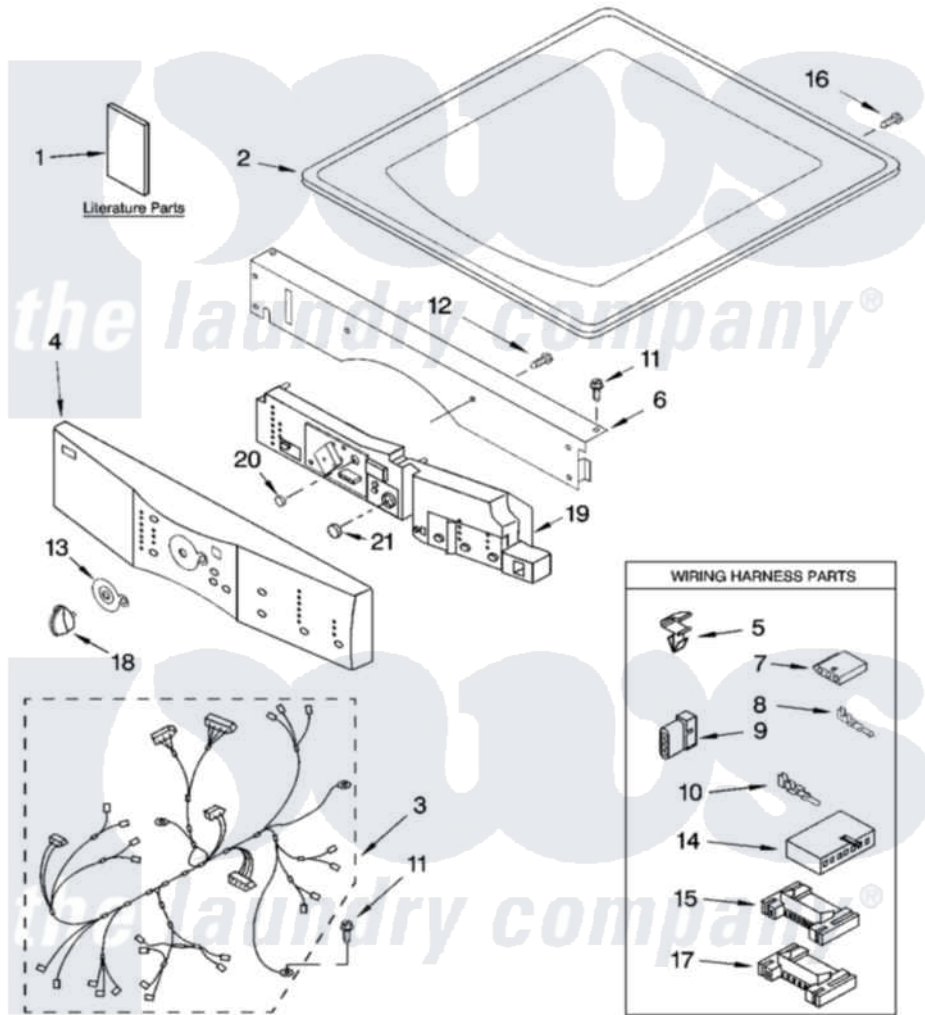

# Whirlpool GGW9200LL2 01 - TOP AND CONSOLE PARTS

## TOP AND CONSOLE PARTS

For Models: GGW9200LW2, GGW9200LQ2, GGW9200LL2, GGW9200LT2  
(White/Platinum) (White/Blue) (Pewter) (Biscuit)

Gas Dryer

6-04 Printed in U.S.A. (djc)

1

Part No. 8180468

Whirlpool Residential Whirlpool GGW9200LL2 Dryer Parts Parts Diagram 01 - TOP AND CONSOLE PARTS  
Click on the part number to view part

Item	Original Part Number	Replaced By	Status	Part Description
1	8562594		Not Available	Use & Care Guide
"	8541834		Not Available	Tech Sheet
2	8519251	<a href="#">W10117263</a>		Top
"	3980096	<a href="#">3980357</a>		Top
"	8519252	<a href="#">3979307</a>		Top
3	<a href="#">8299950</a>			Harness, Main
4	<a href="#">8530587</a>			Panel, Console
"	<a href="#">8530588</a>			Panel, Console
"	<a href="#">3980188</a>			Panel, Console
"	3979788		Not Available	Panel, Console (Biscuit)
5	<a href="#">3394427</a>			Clip-Harness
6	<a href="#">8519271</a>			Bracket, Console
7	<a href="#">353424</a>			Plug, Terminal
8	<a href="#">94614</a>			Terminal
9	<a href="#">3936144</a>			Do-It-Yourself Repair Manuals
10	94613	<a href="#">596797</a>		Terminal

11	3390647	<a href="#">488729</a>	Screw
12	488886	<a href="#">488787</a>	Screw
13	<a href="#">8519406</a>		Bezel, Cycle
14	<a href="#">3936150</a>		Connector, 7-Circuit
15	<a href="#">3395683</a>		Receptacle, Multi-Terminal
16	<a href="#">8281225</a>		Screw, 8-18 X 1/2
17	<a href="#">2203186</a>		Connector, 5-Circuit
18	46197020472	<a href="#">8181859</a>	Knob, Control
"	46197020471	<a href="#">8181881</a>	Knob, Control
"	46197020742	<a href="#">8182050</a>	Knob, Control
"	46197020741	<a href="#">8182049</a>	Knob, Control
19	<a href="#">8530589</a>		User Interface
"	<a href="#">8530590</a>		User Interface
"	<a href="#">3980189</a>		User Interface
"	<a href="#">3979789</a>		User Interface
20	<a href="#">8530591</a>		Button, Start
21	<a href="#">8530592</a>		Button, Pause/Cancel