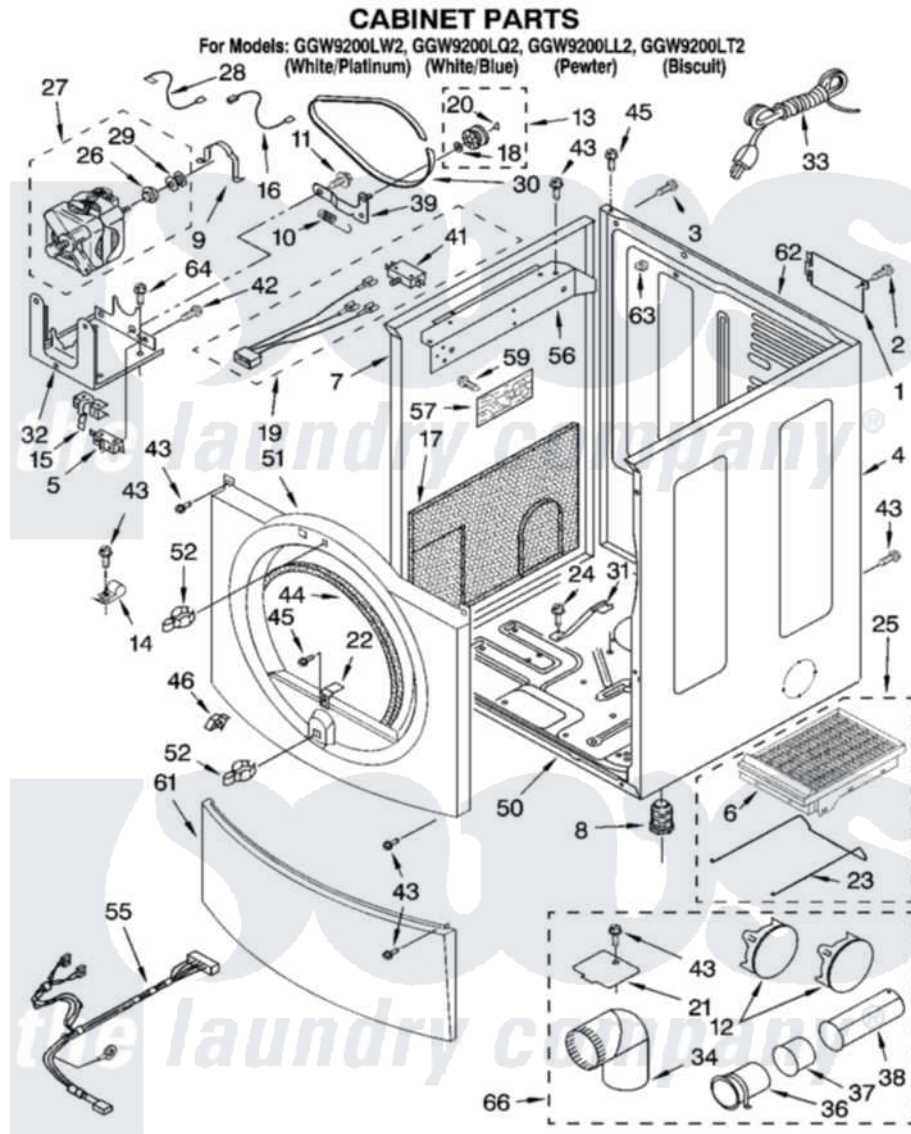

# Whirlpool GGW9200LL2 02 - CABINET PARTS

8180468

3

Whirlpool Residential Whirlpool GGW9200LL2 Dryer Parts Parts Diagram 02 - CABINET PARTS  
Click on the part number to view part

Item	Original Part Number	Replaced By	Status	Part Description
1	<a href="#">8317340</a>			Cover, Terminal Block
2	3390814	<a href="#">90767</a>		Screw, 8A X 3/8 HeX Washer Head Tapping
3	697776	<a href="#">4331106</a>		Screw, No.10-32 X 7/16
4	8562167	<a href="#">280096</a>		Panel
"	8562169	<a href="#">280098</a>		Panel
"	8562168	<a href="#">280097</a>		Panel
5	3394881	<a href="#">279782</a>		Switch-Lid
6	8521959	<a href="#">W10121663</a>		Dryer Rack
7	8519209	<a href="#">W10131287</a>		Panel
"	8519216	<a href="#">3980358</a>		Panel
"	8519210	<a href="#">W10131288</a>		Panel
8	3392100	<a href="#">49621</a>		Feet-Leveling
"	<a href="#">279810</a>			Foot-Optional
9	<a href="#">660658</a>			Clamp, Motor Mounting 343481 685441
10	<a href="#">3387374</a>			Spring, Idler