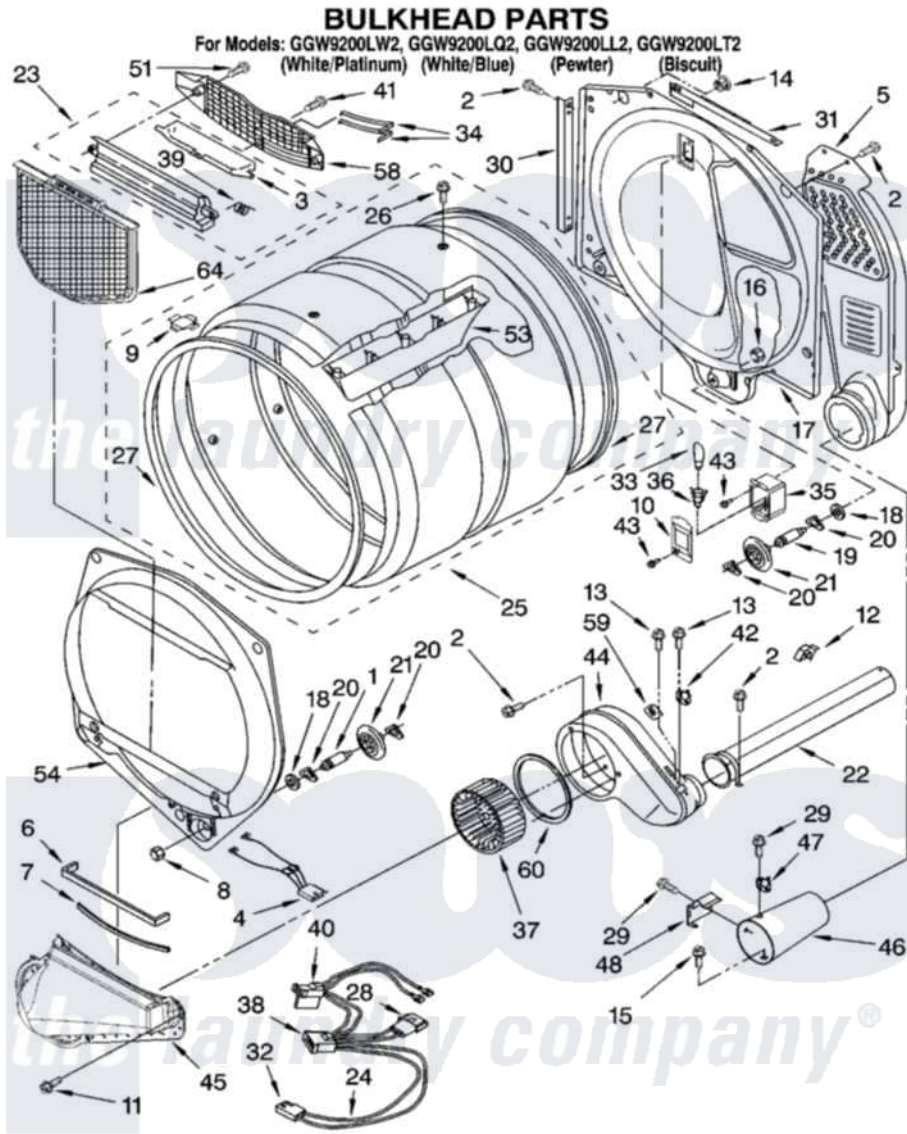

# Whirlpool GGW9200LL2 03 - BULKHEAD PARTS

8180468

5

Whirlpool [Residential Whirlpool GGW9200LL2 Dryer Parts](#) Parts Diagram 03 - BULKHEAD PARTS  
Click on the part number to view part

Item	Original Part Number	Replaced By	Status	Part Description
1	3399508	<a href="#">W10359271</a>		Shaft, Drum Roller Threads
2	3390647	<a href="#">488729</a>		Screw
3	3394984	<a href="#">8563758</a>		Door, Lint Screen
4	<a href="#">3406653</a>			Harness, Sensor
5	<a href="#">3394346</a>			Air Duct Assembly
6	<a href="#">697813</a>			Seal, Outlet Housing
7	697814	<a href="#">697813</a>		Seal, Outlet Housing
8	<a href="#">3359452</a>			Nut, Lock
9	<a href="#">8066086</a>			Plug, Drum Hole
10	3402841	<a href="#">8532165</a>		Lens, Drum Light
11	359625	<a href="#">487240</a>		Screw, For Mtg. Service Capacitor
12	<a href="#">3388229</a>			Retainer, Toe Panel
13	3390646	<a href="#">W10139210</a>		Screw, 8-18 X 5/16
14	<a href="#">8529007</a>			Plug, Rear Bulkhead
15	<a href="#">693995</a>			Screw, Hex Head
16	<a href="#">3387709</a>			Nut, 3/8-16