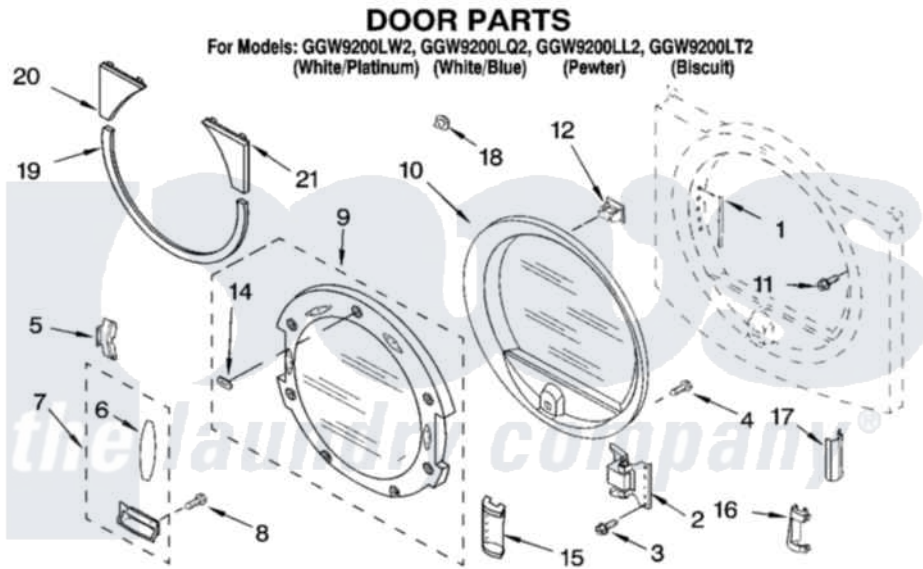

Whirlpool GGW9200LL2 05 - DOOR PARTS

8190468

9

Whirlpool [Residential Whirlpool GGW9200LL2 Dryer Parts](#) Parts Diagram 05 - DOOR PARTS
 Click on the part number to view part

Item	Original Part Number	Replaced By	Status	Part Description
1	8563855			Label, Hinge Hole
2	8559709	280200		Hinge
3	342043	486146		Screw
4	9742177			Screw, 8-18 X .625
5	8529539			Bracket, Handle
6	8529930			Pad, Door Handle
7	8529932			Handle, Door Assembly
"	8529931			Handle, Door Assembly
"	3980077			Handle, Door Assembly
"	3979775			Handle, Door Assembly)
"	8559738			Handle, Door Assembly Handle, Door Assembly
"	8559736			Handle, Door Assembly Handle, Door Assembly
"	8559742			Handle, Door Assembly Handle, Door Assembly
"	8559740			Handle, Door Assembly Handle, Door Assembly