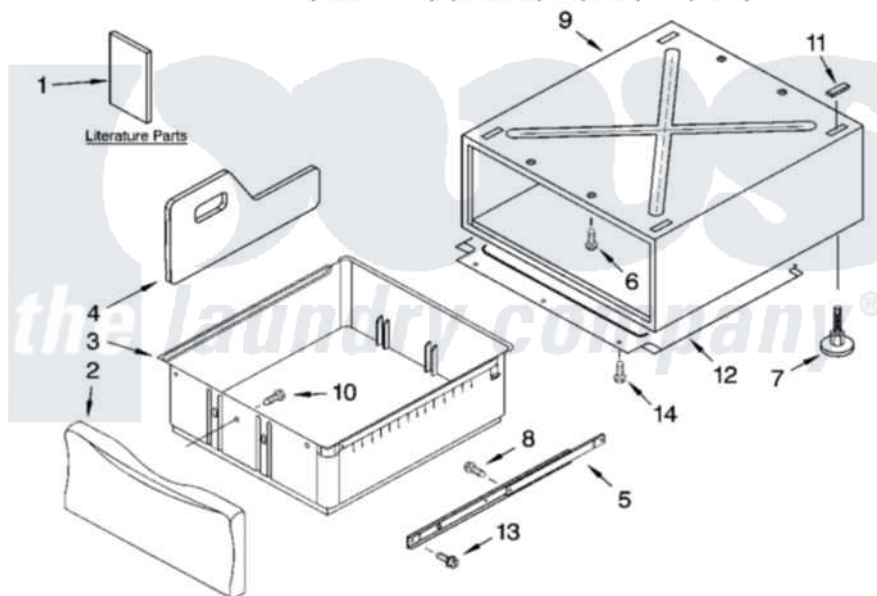

**Whirlpool GGW9200LL2 06 - PEDESTAL PARTS (NOT INCLUDED),  
OPTIONAL PARTS (NOT INCLUDED)**

**PEDESTAL PARTS (NOT INCLUDED)**  
For Models: GGW9200LW2, GGW9200LQ2, GGW9200LL2, GGW9200LT2  
(White/Platinum) (White/Blue) (Pewter) (Biscuit)

Whirlpool [Residential Whirlpool GGW9200LL2 Dryer Parts](#) Parts Diagram 06 - PEDESTAL PARTS (NOT INCLUDED),  
OPTIONAL PARTS (NOT INCLUDED)  
[Click on the part number to view part](#)

Item	Original Part Number	Replaced By	Status	Part Description
1	LIT8537141		Not Available	Literature Parts (Installation Instructions)
"	LIT8537342		Not Available	Literature Parts (Parts List)
2	8537870	<a href="#">8538014</a>		Drawer Front Assembly
"	8537871	<a href="#">8538015</a>		Drawer Front Assembly
"	8537872	<a href="#">8538016</a>		Drawer Front Assembly
"	8537908	<a href="#">8538017</a>		Drawer Front Assembly
"	8537931	<a href="#">8538018</a>		Drawer Front Assembly
3	<a href="#">8537883</a>			Drawer Bin
"	<a href="#">8537934</a>			Drawer Bin
4	8537875	<a href="#">280123</a>		Divider
"	8537935	<a href="#">285974</a>		Divider
5	8537850	<a href="#">8578394</a>		Slide Assembly
6	<a href="#">3400111</a>			Screw, 12-14 X 5/8
7	8537852	<a href="#">8563585</a>		Leveling Foot And Nut