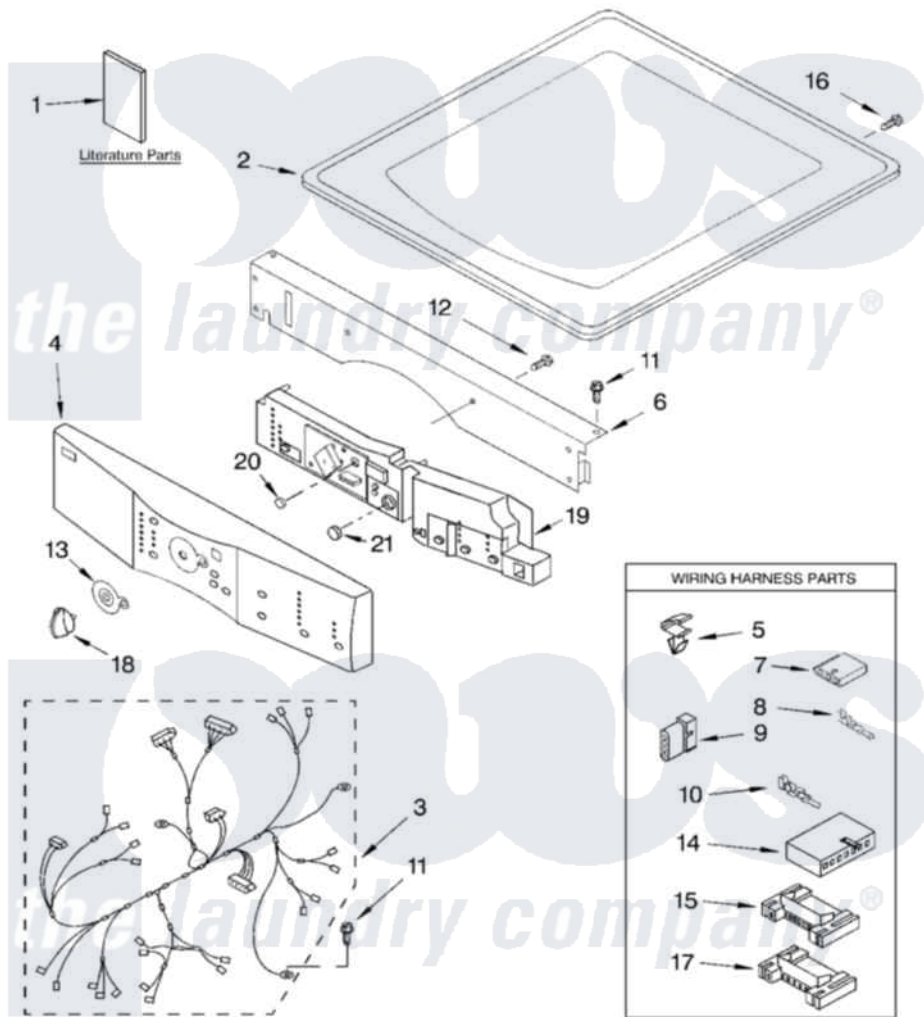

Whirlpool GGW9200LQ1 01 - TOP AND CONSOLE PARTS

TOP AND CONSOLE PARTS

For Models: GGW9200LW1, GGW9200LQ1, GGW9200LL1, GGW9200LT1
(White/Platinum) (White/Blue) (Pewter) (Biscuit)

GAS DRYER

05-03 Printed in U.S.A. (djc)

1

Part No. 8180004 Rev. A

Whirlpool Residential Whirlpool GGW9200LQ1 Dryer Parts Parts Diagram 01 - TOP AND CONSOLE PARTS

[Click on the part number to view part](#)

Item	Original Part Number	Replaced By	Status	Part Description
1	LIT8542742		Not Available	Literature Parts (Use & Care Guide)
"	LIT8541834		Not Available	Literature Parts (Tech Sheet)
2	8519251	W10117263		Top
"	3980096	3980357		Top
"	8519252	3979307		Top
3	8299950			Harness, Main
4	8530587			Panel, Console
"	8530588			Panel, Console
"	3980188			Panel, Console
"	3979788		Not Available	Panel, Console (Biscuit)
5	3394427			Clip-Harness
6	8519271			Bracket, Console
7	353424			Plug, Terminal
8	94614			Terminal
9	3936144			Do-It-Yourself Repair Manuals
10	94613	596797		Terminal

11	3390647	488729	Screw
12	488886	488787	Screw
13	8519406		Bezel, Cycle
14	3936150		Connector, 7-Circuit
15	3395683		Receptacle, Multi-Terminal
16	8281225		Screw, 8-18 X 1/2
17	2203186		Connector, 5-Circuit
18	46197020472	8181859	Knob, Control
"	46197020471	8181881	Knob, Control
"	46197020742	8182050	Knob, Control
"	46197020741	8182049	Knob, Control
19	8530589		User Interface
"	8530590		User Interface
"	3980189		User Interface
"	3979789		User Interface
20	8530591		Button, Start
21	8530592		Button, Pause/Cancel