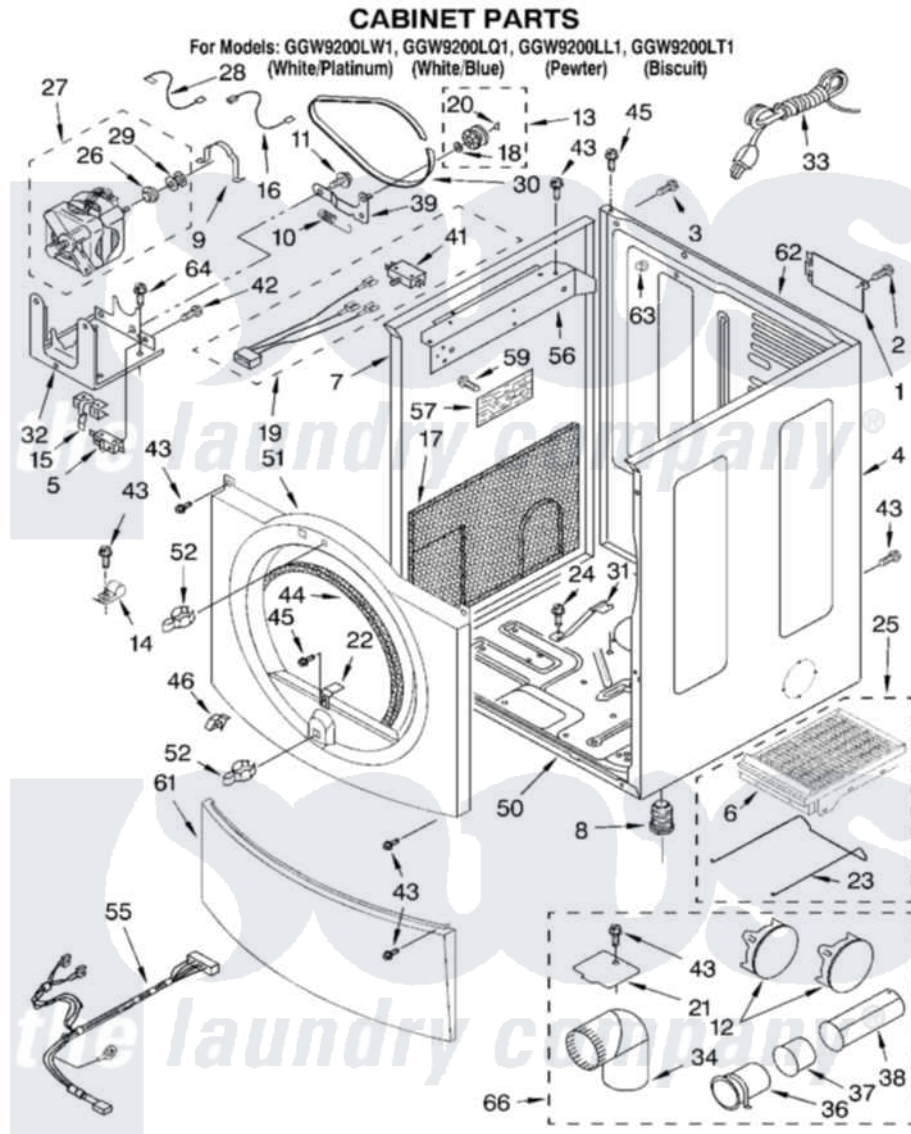

# Whirlpool GGW9200LQ1 02 - CABINET PARTS

8180004

3

Whirlpool Residential Whirlpool GGW9200LQ1 Dryer Parts Parts Diagram 02 - CABINET PARTS  
Click on the part number to view part

Item	Original Part Number	Replaced By	Status	Part Description
1	<a href="#">8317340</a>			Cover, Terminal Block
2	3390814	<a href="#">90767</a>		Screw, 8A X 3/8 HeX Washer Head Tapping
3	697776	<a href="#">4331106</a>		Screw, No.10-32 X 7/16
4	8562167	<a href="#">280096</a>		Panel
"	8562169	<a href="#">280098</a>		Panel
"	8562168	<a href="#">280097</a>		Panel
5	3394881	<a href="#">279782</a>		Switch-Lid
6	8521959	<a href="#">W10121663</a>		Dryer Rack
7	8519209	<a href="#">W10131287</a>		Panel
"	8519216	<a href="#">3980358</a>		Panel
"	8519210	<a href="#">W10131288</a>		Panel
8	3392100	<a href="#">49621</a>		Feet-Leveling
"	<a href="#">279810</a>			Foot-Optional
9	<a href="#">660658</a>			Clamp, Motor Mounting 343481 685441
10	<a href="#">3387374</a>			Spring, Idler