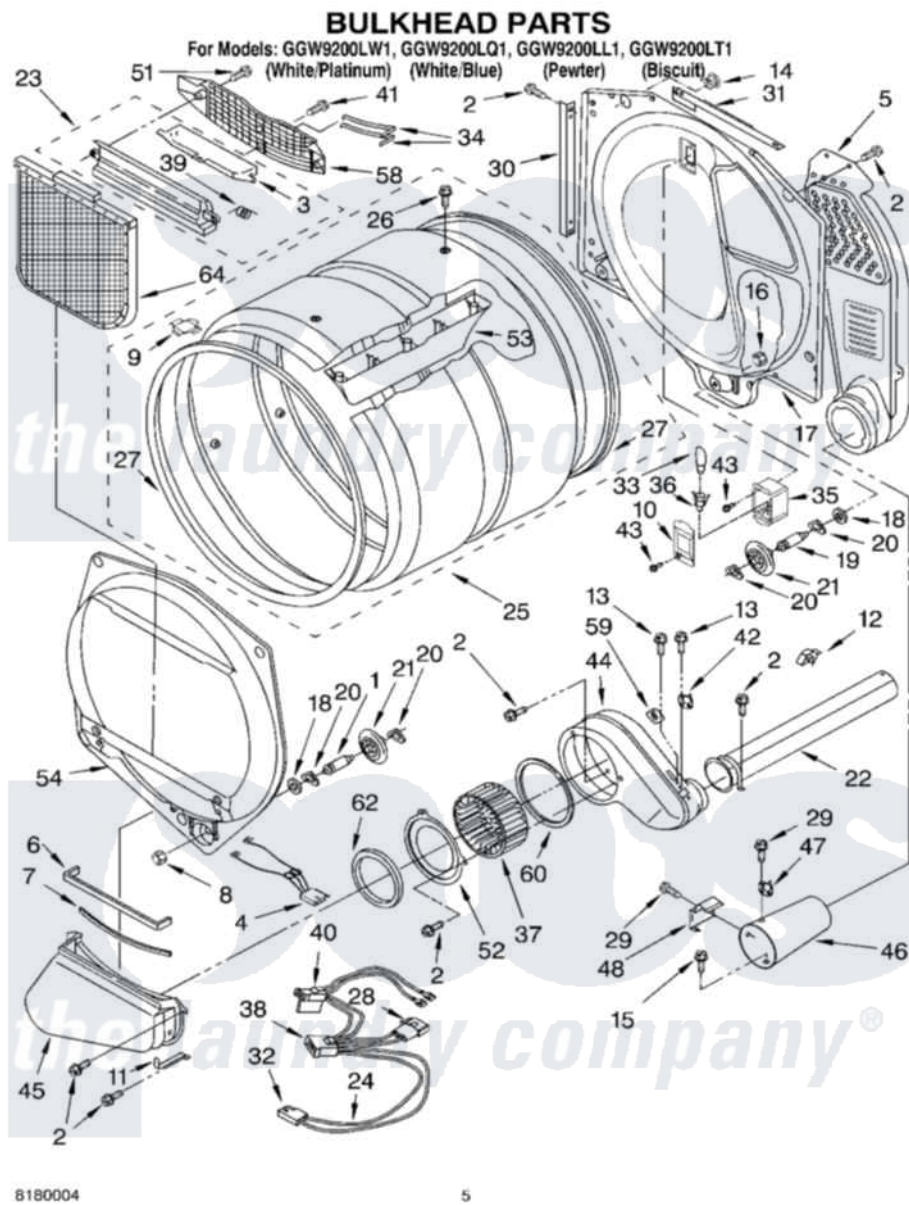

Whirlpool GGW9200LQ1 03 - BULKHEAD PARTS

8180004

5

Whirlpool [Residential Whirlpool GGW9200LQ1 Dryer Parts](#) Parts Diagram 03 - BULKHEAD PARTS
 Click on the part number to view part

Item	Original Part Number	Replaced By	Status	Part Description
1	3399508	W10359271		Shaft, Drum Roller Threads
2	3390647	488729		Screw
3	3394984	8563758		Door, Lint Screen
4	3406653			Harness, Sensor
5	3394346			Air Duct Assembly
6	697813			Seal, Outlet Housing
7	697814	697813		Seal, Outlet Housing
8	3359452			Nut, Lock
9	8066086			Plug, Drum Hole
10	3402841	8532165		Lens, Drum Light
11	8529005		Not Available	Bracket, Lint Duct
12	3388229			Retainer, Toe Panel
13	3390646	W10139210		Screw, 8-18 X 5/16
14	8529007			Plug, Rear Bulkhead
15	693995			Screw, Hex Head
16	3387709			Nut, 3/8-16