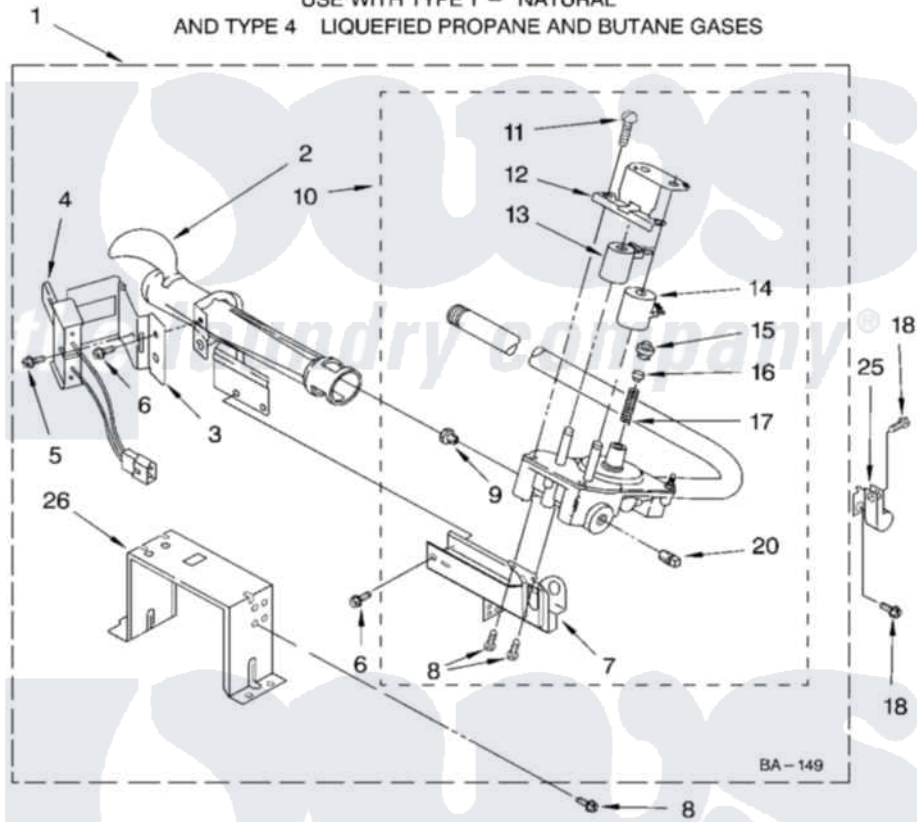

Whirlpool GGW9200LQ1 04 - 8318276 BURNER ASSEMBLY

8318276 BURNER ASSEMBLY

For Models: GGW9200LW1, GGW9200LQ1, GGW9200LL1, GGW9200LT1
(White/Platinum) (White/Blue) (Pewter) (Biscuit)

USE WITH TYPE 1 - NATURAL
AND TYPE 4 LIQUEFIED PROPANE AND BUTANE GASES

8180004

7

Whirlpool Residential Whirlpool GGW9200LQ1 Dryer Parts Parts Diagram 04 - 8318276 BURNER ASSEMBLY
Click on the part number to view part

Item	Original Part Number	Replaced By	Status	Part Description
1	8318276	280119		Burner-Gas
2	688617	693140		Burner
3	694298			Bracket, Ignitor
4	686590	279311		Ignitor
5	3393909			Screw, 8-32 X 7/8
6	343641	681414		Screw, 10AB X 1/2
7	3389871		Not Available	Base, Burner
8	3387057			Screw, 10-16 X 1/2 Orifice, Burner
9	234826			Orifice, Burner Type 1
"	229742			Orifice, Burner
"	234868			Orifice, Burner
10	8318281	W10480542		Valve-Gas
11	694421			Screw, Bracket Mounting
12	694538			Bracket, Shunt
13	694540			Coil, 60 Hz
14	694539			Coil, 60 Hz

15	694424		Leak, Limiter
16	694423		Screw, Regulator Adjustment
17	694422		Spring, Regulator
18	3390647	488729	Screw
20	239822	W10295523	Plug, Pipe
25	3387561		Clamp-Pipe
26	3389889		Bracket, Support
"	N/A		FOLLOWING PARTS NOT ILLUSTRATED
"	694572	49572A	Conversion Kit To Type L.p.g.f