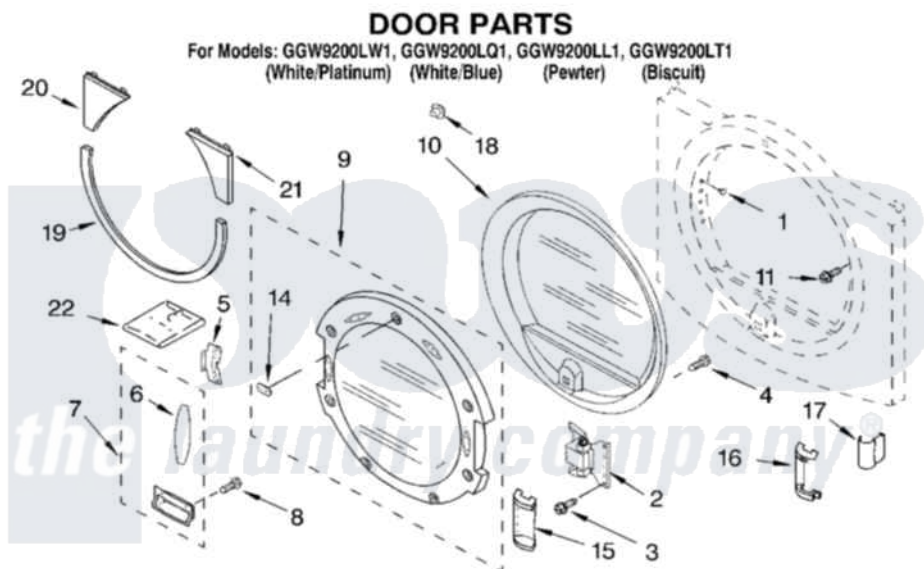

Whirlpool GGW9200LQ1 05 - DOOR PARTS

8180004

9

Whirlpool [Residential Whirlpool GGW9200LQ1 Dryer Parts](#) Parts Diagram 05 - DOOR PARTS

[Click on the part number to view part](#)

Item	Original Part Number	Replaced By	Status	Part Description
1	3404413			Plug, Hinge Hole
"	3404417			Plug, Hole
"	3404415			Plug, Hinge Hole
2	8519419			Door Hinge Assembly
3	342043	486146		Screw
4	9742177			Screw, 8-18 X .625
5	8529539			Bracket, Handle
6	8529930			Pad, Door Handle
7	8529932			Handle, Door Assembly
"	8529931			Handle, Door Assembly
"	3980077			Handle, Door Assembly
"	3979775			Handle, Door Assembly)
"	8529934			Handle, Door Assembly
"	8529933			Handle, Door Assembly
"	3980210			Handle, Door Assembly
"	3979776			Handle, Door Assembly