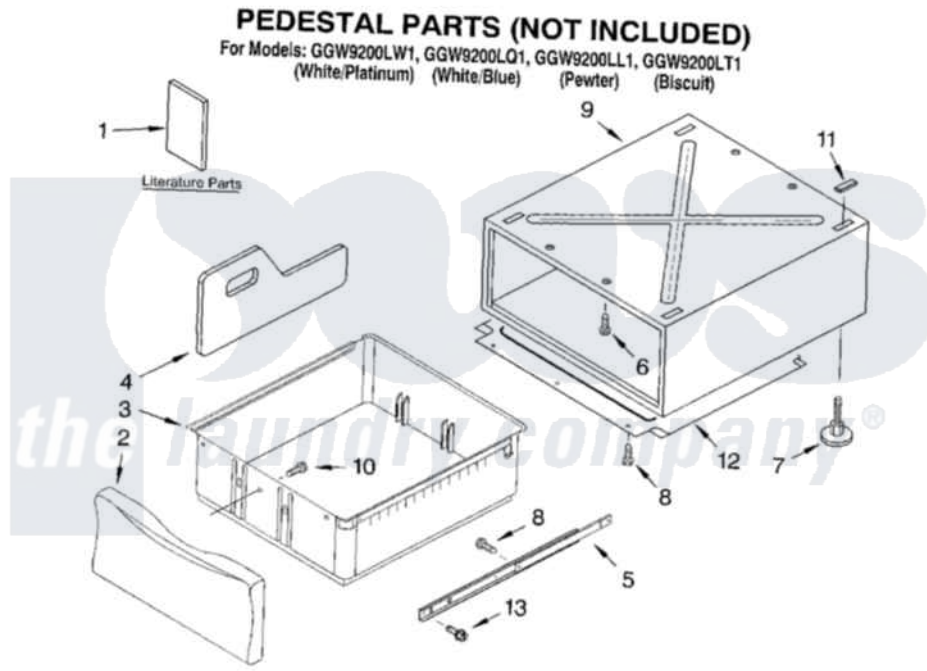

Whirlpool GGW9200LQ1 06 - PEDESTAL PARTS (NOT INCLUDED)

Whirlpool Residential Whirlpool GGW9200LQ1 Dryer Parts Parts Diagram 06 - PEDESTAL PARTS (NOT INCLUDED)
 Click on the part number to view part

Item	Original Part Number	Replaced By	Status	Part Description
1	LIT8537141		Not Available	Literature Parts (Installation Instructions)
"	LIT8537342		Not Available	Literature Parts (Parts List)
2	8537870	8538014		Drawer Front Assembly
"	8537871	8538015		Drawer Front Assembly
"	8537872	8538016		Drawer Front Assembly
"	8537908	8538017		Drawer Front Assembly
3	8537883			Drawer Bin
4	8537875	280123		Divider
5	8537850	8578394		Slide Assembly
6	3400111			Screw, 12-14 X 5/8
7	8537852	8563585		Leveling Foot And Nut
8	3400639	3388228		Screw, 8-18 X 1/32
9	N/A		Not Available	Cabinet (Not Serviced)
10	3400842			Screw, 8-18 X 1/2
11	8537863			Pad
12	8537853			Pan, Bottom