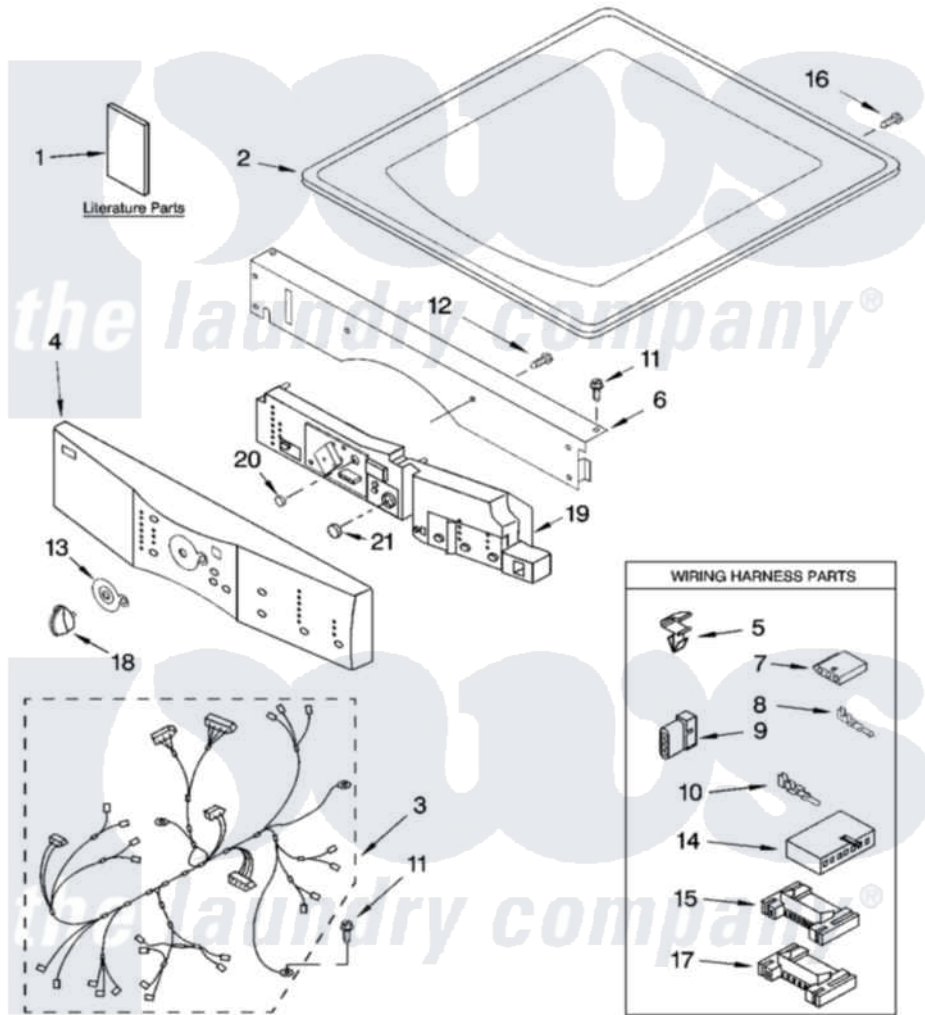

Whirlpool GGW9200LQ2 01 - TOP AND CONSOLE PARTS

TOP AND CONSOLE PARTS

For Models: GGW9200LW2, GGW9200LQ2, GGW9200LL2, GGW9200LT2
(White/Platinum) (White/Blue) (Pewter) (Biscuit)

Gas Dryer

6-04 Printed in U.S.A. (djc)

1

Part No. 8180468

Whirlpool [Residential Whirlpool GGW9200LQ2 Dryer Parts](#) Parts Diagram 01 - TOP AND CONSOLE PARTS
Click on the part number to view part

Item	Original Part Number	Replaced By	Status	Part Description
1	8562594		Not Available	Use & Care Guide
"	8541834		Not Available	Tech Sheet
2	8519251	W10117263		Top
"	3980096	3980357		Top
"	8519252	3979307		Top
3	8299950			Harness, Main
4	8530587			Panel, Console
"	8530588			Panel, Console
"	3980188			Panel, Console
"	3979788		Not Available	Panel, Console (Biscuit)
5	3394427			Clip-Harness
6	8519271			Bracket, Console
7	353424			Plug, Terminal
8	94614			Terminal
9	3936144			Do-It-Yourself Repair Manuals
10	94613	596797		Terminal

11	3390647	488729	Screw
12	488886	488787	Screw
13	8519406		Bezel, Cycle
14	3936150		Connector, 7-Circuit
15	3395683		Receptacle, Multi-Terminal
16	8281225		Screw, 8-18 X 1/2
17	2203186		Connector, 5-Circuit
18	46197020472	8181859	Knob, Control
"	46197020471	8181881	Knob, Control
"	46197020742	8182050	Knob, Control
"	46197020741	8182049	Knob, Control
19	8530589		User Interface
"	8530590		User Interface
"	3980189		User Interface
"	3979789		User Interface
20	8530591		Button, Start
21	8530592		Button, Pause/Cancel