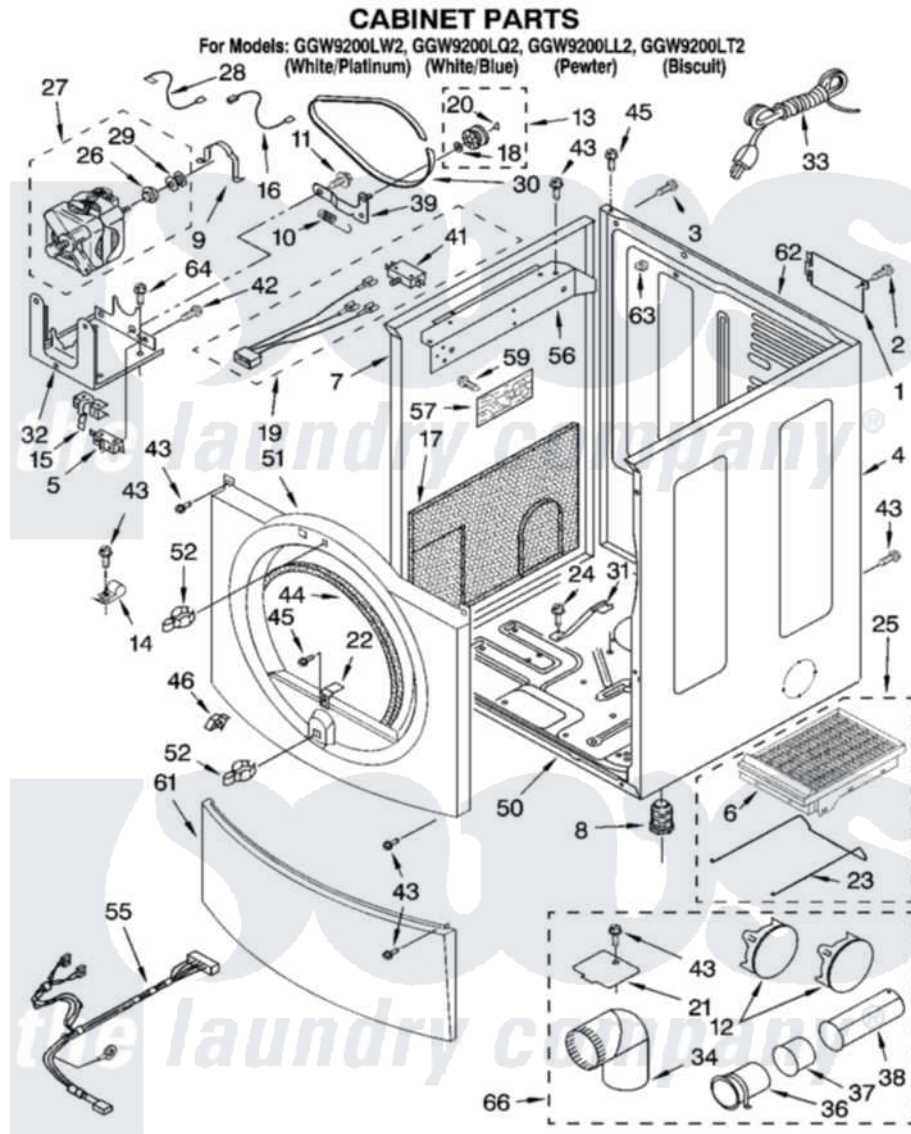

Whirlpool GGW9200LQ2 02 - CABINET PARTS

8180468

3

Whirlpool Residential Whirlpool GGW9200LQ2 Dryer Parts Parts Diagram 02 - CABINET PARTS
Click on the part number to view part

Item	Original Part Number	Replaced By	Status	Part Description
1	8317340			Cover, Terminal Block
2	3390814	90767		Screw, 8A X 3/8 HeX Washer Head Tapping
3	697776	4331106		Screw, No.10-32 X 7/16
4	8562167	280096		Panel
"	8562169	280098		Panel
"	8562168	280097		Panel
5	3394881	279782		Switch-Lid
6	8521959	W10121663		Dryer Rack
7	8519209	W10131287		Panel
"	8519216	3980358		Panel
"	8519210	W10131288		Panel
8	3392100	49621		Feet-Leveling
"	279810			Foot-Optional
9	660658			Clamp, Motor Mounting 343481 685441
10	3387374			Spring, Idler