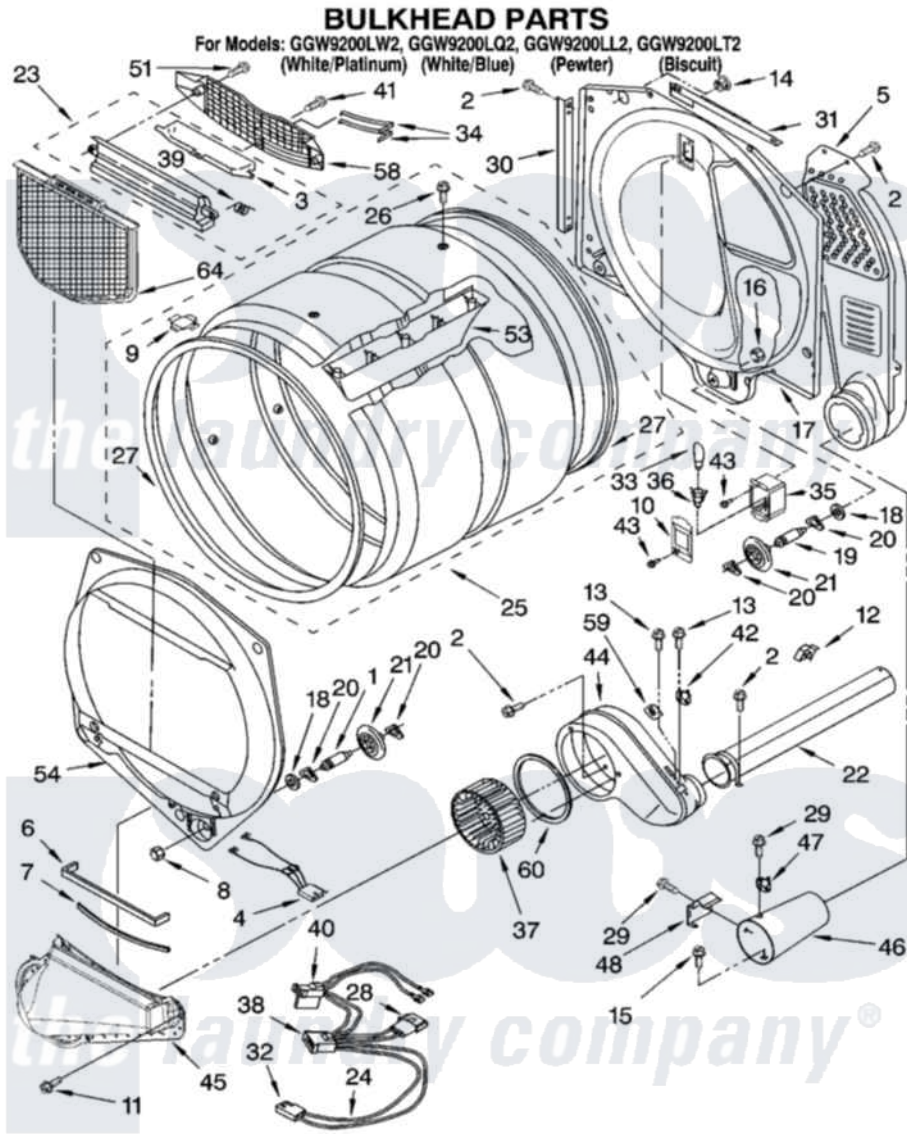

Whirlpool GGW9200LQ2 03 - BULKHEAD PARTS

8180468

5

Whirlpool [Residential Whirlpool GGW9200LQ2 Dryer Parts](#) Parts Diagram 03 - BULKHEAD PARTS
Click on the part number to view part

Item	Original Part Number	Replaced By	Status	Part Description
1	3399508	W10359271		Shaft, Drum Roller Threads
2	3390647	488729		Screw
3	3394984	8563758		Door, Lint Screen
4	3406653			Harness, Sensor
5	3394346			Air Duct Assembly
6	697813			Seal, Outlet Housing
7	697814	697813		Seal, Outlet Housing
8	3359452			Nut, Lock
9	8066086			Plug, Drum Hole
10	3402841	8532165		Lens, Drum Light
11	359625	487240		Screw, For Mtg. Service Capacitor
12	3388229			Retainer, Toe Panel
13	3390646	W10139210		Screw, 8-18 X 5/16
14	8529007			Plug, Rear Bulkhead
15	693995			Screw, Hex Head
16	3387709			Nut, 3/8-16