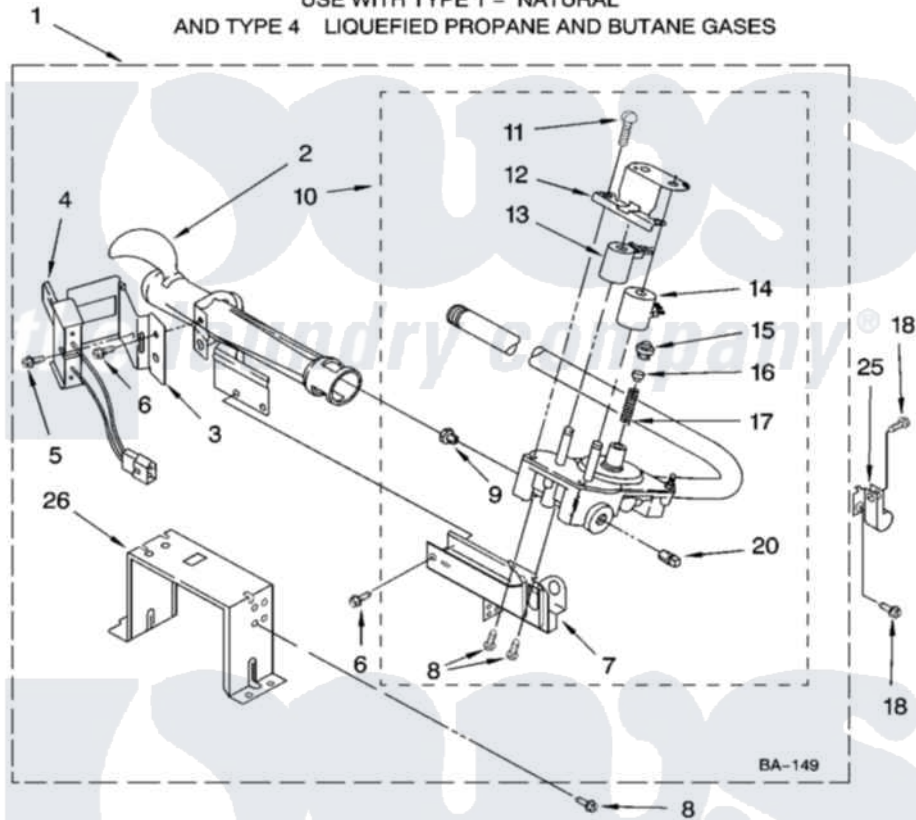

# Whirlpool GGW9200LQ2 04 - 8318276 BURNER ASSEMBLY

8180468

7

Whirlpool [Residential Whirlpool GGW9200LQ2 Dryer Parts](#) Parts Diagram 04 - 8318276 BURNER ASSEMBLY  
Click on the part number to view part

Item	Original Part Number	Replaced By	Status	Part Description
1	8318276	<a href="#">280119</a>		Burner-Gas
2	688617	<a href="#">693140</a>		Burner
3	<a href="#">694298</a>			Bracket, Ignitor
4	686590	<a href="#">279311</a>		Ignitor
5	<a href="#">3393909</a>			Screw, 8-32 X 7/8
6	343641	<a href="#">681414</a>		Screw, 10AB X 1/2
7	3389871		Not Available	Base, Burner
8	<a href="#">3387057</a>			Screw, 10-16 X 1/2 Orifice, Burner
9	<a href="#">234826</a>			Orifice, Burner Type 1
"	<a href="#">229742</a>			Orifice, Burner
"	<a href="#">234868</a>			Orifice, Burner
10	8318281	<a href="#">W10480542</a>		Valve-Gas
11	<a href="#">694421</a>			Screw, Bracket Mounting
12	<a href="#">694538</a>			Bracket, Shunt
13	<a href="#">694540</a>			Coil, 60 Hz
14	<a href="#">694539</a>			Coil, 60 Hz