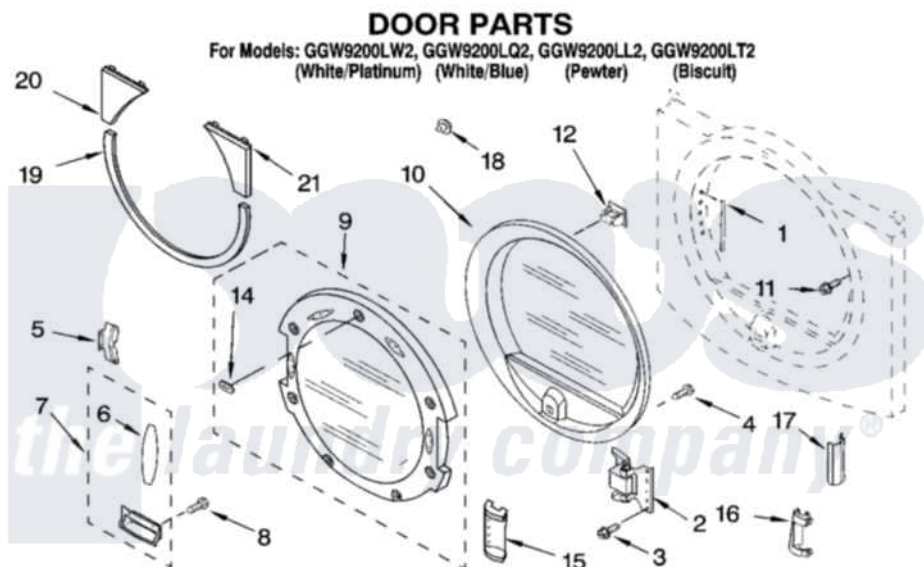

Whirlpool GGW9200LQ2 05 - DOOR PARTS

8190468

9

Whirlpool [Residential Whirlpool GGW9200LQ2 Dryer Parts](#) Parts Diagram 05 - DOOR PARTS
 Click on the part number to view part

Item	Original Part Number	Replaced By	Status	Part Description
1	8563855			Label, Hinge Hole
2	8559709	280200		Hinge
3	342043	486146		Screw
4	9742177			Screw, 8-18 X .625
5	8529539			Bracket, Handle
6	8529930			Pad, Door Handle
7	8529932			Handle, Door Assembly
"	8529931			Handle, Door Assembly
"	3980077			Handle, Door Assembly
"	3979775			Handle, Door Assembly)
"	8559738			Handle, Door Assembly Handle, Door Assembly
"	8559736			Handle, Door Assembly Handle, Door Assembly
"	8559742			Handle, Door Assembly Handle, Door Assembly
"	8559740			Handle, Door Assembly Handle, Door Assembly