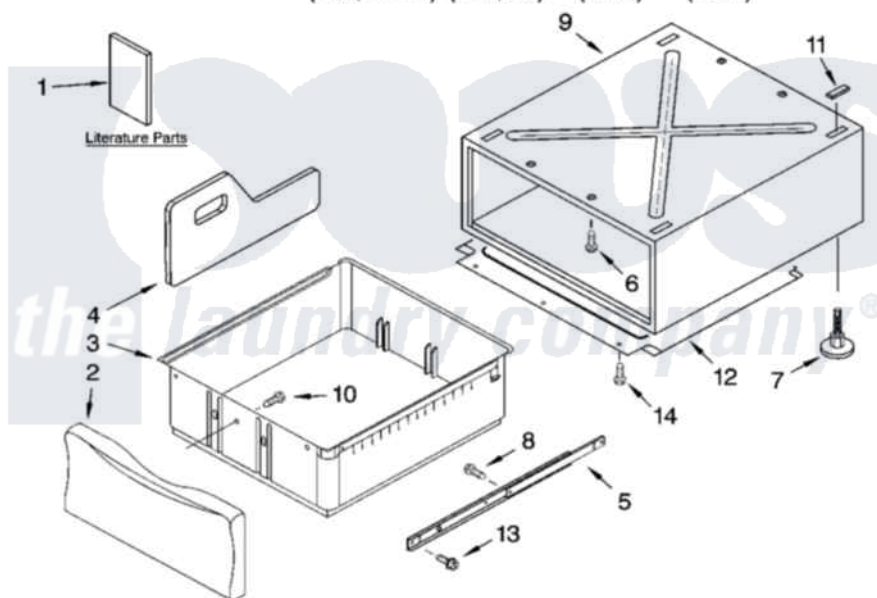

**Whirlpool GGW9200LQ2 06 - PEDESTAL PARTS (NOT INCLUDED),
OPTIONAL PARTS (NOT INCLUDED)**

PEDESTAL PARTS (NOT INCLUDED)

For Models: GGW9200LW2, GGW9200LQ2, GGW9200LL2, GGW9200LT2
(White/Platinum) (White/Blue) (Pewter) (Biscuit)

Whirlpool [Residential Whirlpool GGW9200LQ2 Dryer Parts](#) Parts Diagram 06 - PEDESTAL PARTS (NOT INCLUDED),
OPTIONAL PARTS (NOT INCLUDED).
Click on the part number to view part

Item	Original Part Number	Replaced By	Status	Part Description
1	LIT8537141		Not Available	Literature Parts (Installation Instructions)
"	LIT8537342		Not Available	Literature Parts (Parts List)
2	8537870	8538014		Drawer Front Assembly
"	8537871	8538015		Drawer Front Assembly
"	8537872	8538016		Drawer Front Assembly
"	8537908	8538017		Drawer Front Assembly
"	8537931	8538018		Drawer Front Assembly
3	8537883			Drawer Bin
"	8537934			Drawer Bin
4	8537875	280123		Divider
"	8537935	285974		Divider
5	8537850	8578394		Slide Assembly
6	3400111			Screw, 12-14 X 5/8
7	8537852	8563585		Leveling Foot And Nut