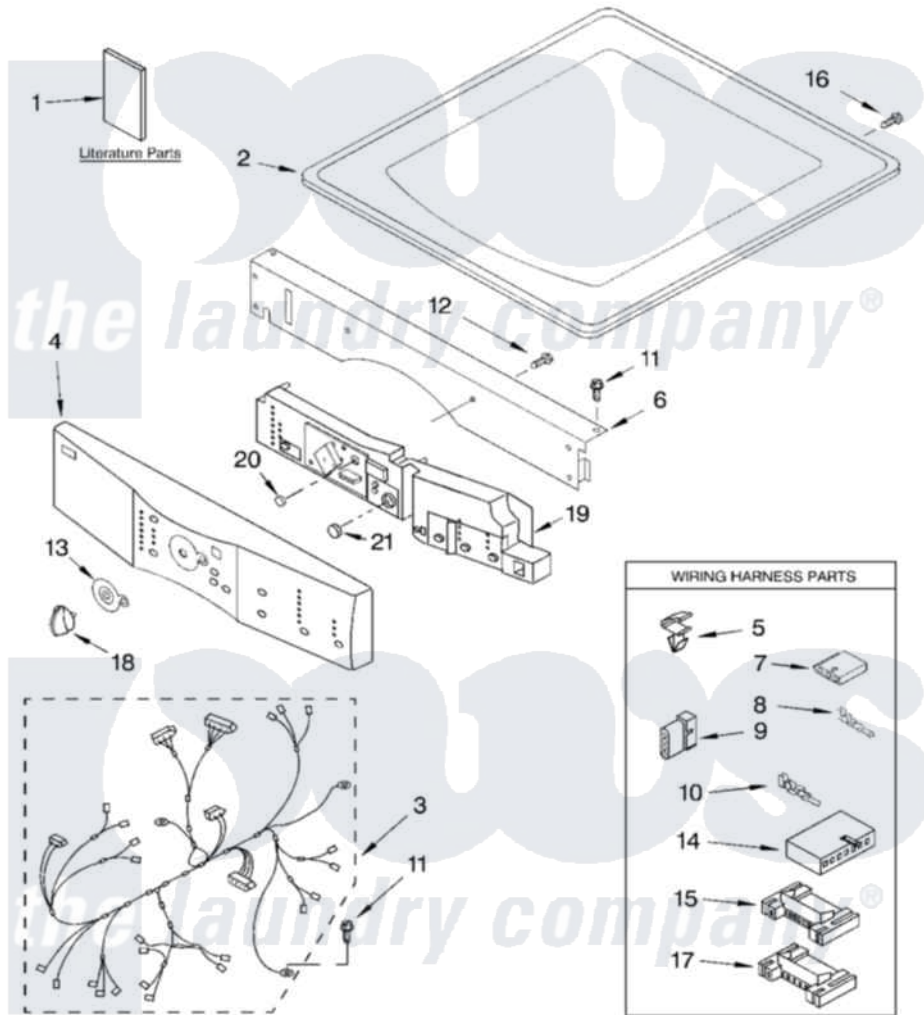

# Whirlpool GGW9200LT1 01 - TOP AND CONSOLE PARTS

## TOP AND CONSOLE PARTS

For Models: GGW9200LW1, GGW9200LQ1, GGW9200LL1, GGW9200LT1  
(White/Platinum) (White/Blue) (Pewter) (Biscuit)

GAS DRYER

05-03 Printed in U.S.A. (djc)

1

Part No. 8180004 Rev. A

Whirlpool Residential Whirlpool GGW9200LT1 Dryer Parts Parts Diagram 01 - TOP AND CONSOLE PARTS

[Click on the part number to view part](#)

Item	Original Part Number	Replaced By	Status	Part Description
1	LIT8542742		Not Available	Literature Parts (Use & Care Guide)
"	LIT8541834		Not Available	Literature Parts (Tech Sheet)
2	8519251	<a href="#">W10117263</a>		Top
"	3980096	<a href="#">3980357</a>		Top
"	8519252	<a href="#">3979307</a>		Top
3	<a href="#">8299950</a>			Harness, Main
4	<a href="#">8530587</a>			Panel, Console
"	<a href="#">8530588</a>			Panel, Console
"	<a href="#">3980188</a>			Panel, Console
"	3979788		Not Available	Panel, Console (Biscuit)
5	<a href="#">3394427</a>			Clip-Harness
6	<a href="#">8519271</a>			Bracket, Console
7	<a href="#">353424</a>			Plug, Terminal
8	<a href="#">94614</a>			Terminal
9	<a href="#">3936144</a>			Do-It-Yourself Repair Manuals
10	94613	<a href="#">596797</a>		Terminal

11	3390647	<a href="#">488729</a>	Screw
12	488886	<a href="#">488787</a>	Screw
13	<a href="#">8519406</a>		Bezel, Cycle
14	<a href="#">3936150</a>		Connector, 7-Circuit
15	<a href="#">3395683</a>		Receptacle, Multi-Terminal
16	<a href="#">8281225</a>		Screw, 8-18 X 1/2
17	<a href="#">2203186</a>		Connector, 5-Circuit
18	46197020472	<a href="#">8181859</a>	Knob, Control
"	46197020471	<a href="#">8181881</a>	Knob, Control
"	46197020742	<a href="#">8182050</a>	Knob, Control
"	46197020741	<a href="#">8182049</a>	Knob, Control
19	<a href="#">8530589</a>		User Interface
"	<a href="#">8530590</a>		User Interface
"	<a href="#">3980189</a>		User Interface
"	<a href="#">3979789</a>		User Interface
20	<a href="#">8530591</a>		Button, Start
21	<a href="#">8530592</a>		Button, Pause/Cancel