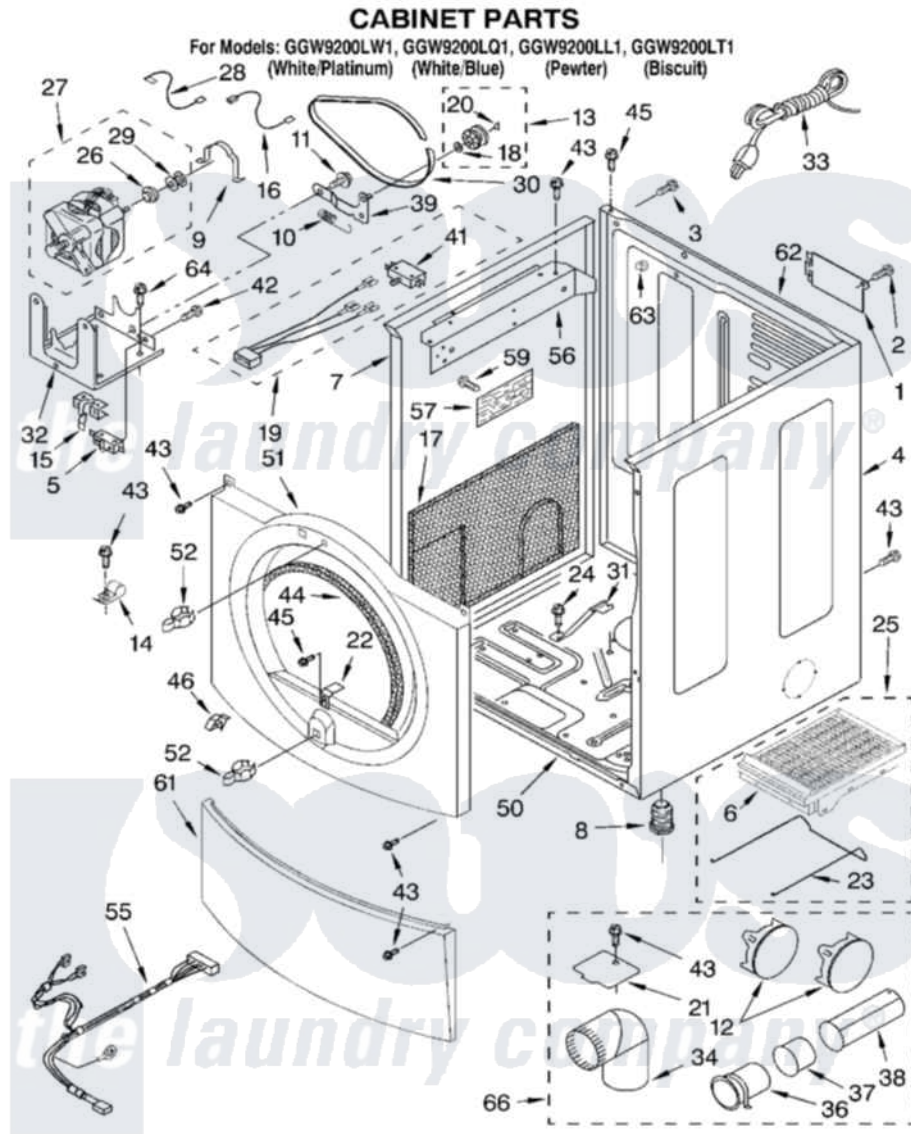

# Whirlpool GGW9200LT1 02 - CABINET PARTS

8180004

3

Whirlpool [Residential Whirlpool GGW9200LT1 Dryer Parts](#) Parts Diagram 02 - CABINET PARTS  
Click on the part number to view part

Item	Original Part Number	Replaced By	Status	Part Description
1	<a href="#">8317340</a>			Cover, Terminal Block
2	3390814	<a href="#">90767</a>		Screw, 8A X 3/8 HeX Washer Head Tapping
3	697776	<a href="#">4331106</a>		Screw, No.10-32 X 7/16
4	8562167	<a href="#">280096</a>		Panel
"	8562169	<a href="#">280098</a>		Panel
"	8562168	<a href="#">280097</a>		Panel
5	3394881	<a href="#">279782</a>		Switch-Lid
6	8521959	<a href="#">W10121663</a>		Dryer Rack
7	8519209	<a href="#">W10131287</a>		Panel
"	8519216	<a href="#">3980358</a>		Panel
"	8519210	<a href="#">W10131288</a>		Panel
8	3392100	<a href="#">49621</a>		Feet-Leveling
"	<a href="#">279810</a>			Foot-Optional
9	<a href="#">660658</a>			Clamp, Motor Mounting 343481 685441
10	<a href="#">3387374</a>			Spring, Idler