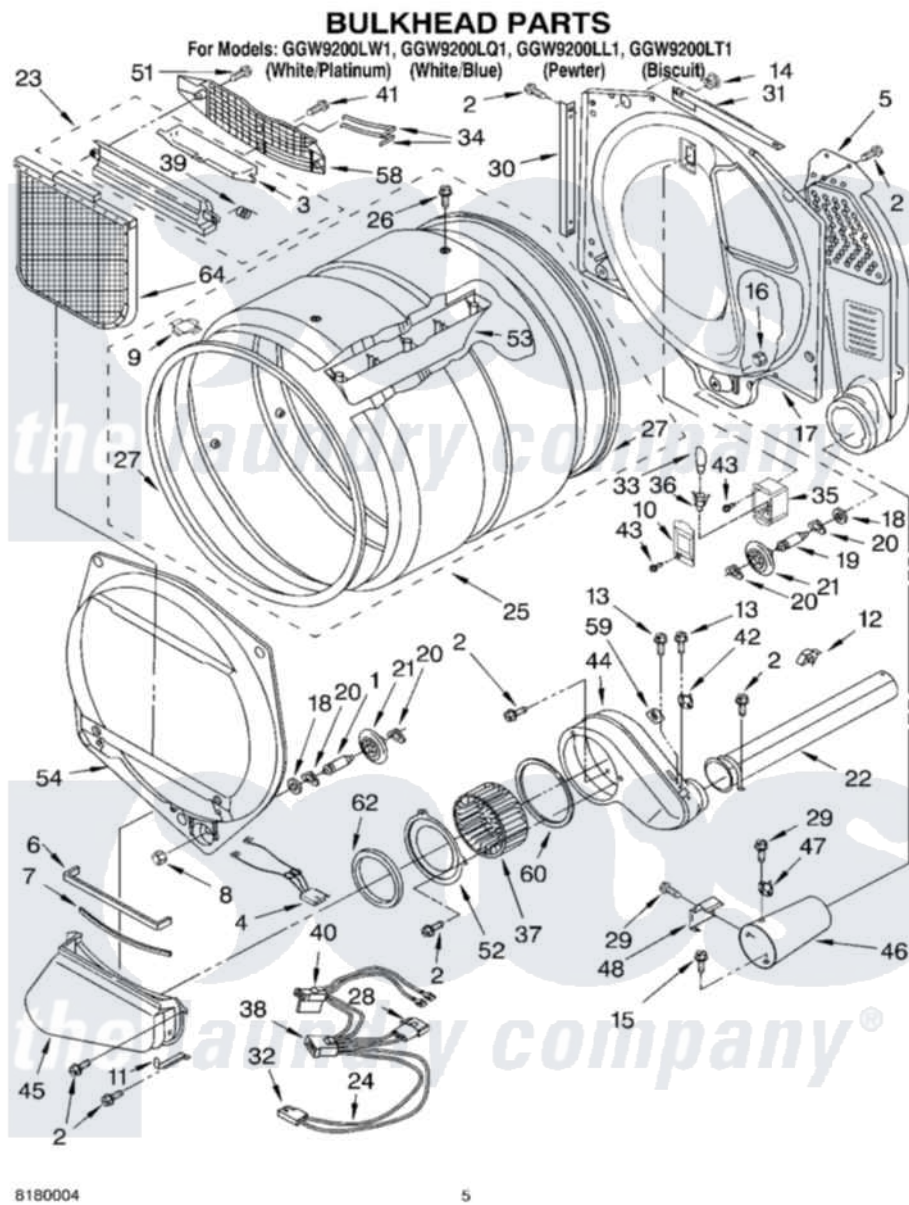

Whirlpool GGW9200LT1 03 - BULKHEAD PARTS

8180004

5

Whirlpool [Residential Whirlpool GGW9200LT1 Dryer Parts](#) Parts Diagram 03 - BULKHEAD PARTS
 Click on the part number to view part

Item	Original Part Number	Replaced By	Status	Part Description
1	3399508	W10359271		Shaft, Drum Roller Threads
2	3390647	488729		Screw
3	3394984	8563758		Door, Lint Screen
4	3406653			Harness, Sensor
5	3394346			Air Duct Assembly
6	697813			Seal, Outlet Housing
7	697814	697813		Seal, Outlet Housing
8	3359452			Nut, Lock
9	8066086			Plug, Drum Hole
10	3402841	8532165		Lens, Drum Light
11	8529005		Not Available	Bracket, Lint Duct
12	3388229			Retainer, Toe Panel
13	3390646	W10139210		Screw, 8-18 X 5/16
14	8529007			Plug, Rear Bulkhead
15	693995			Screw, Hex Head
16	3387709			Nut, 3/8-16