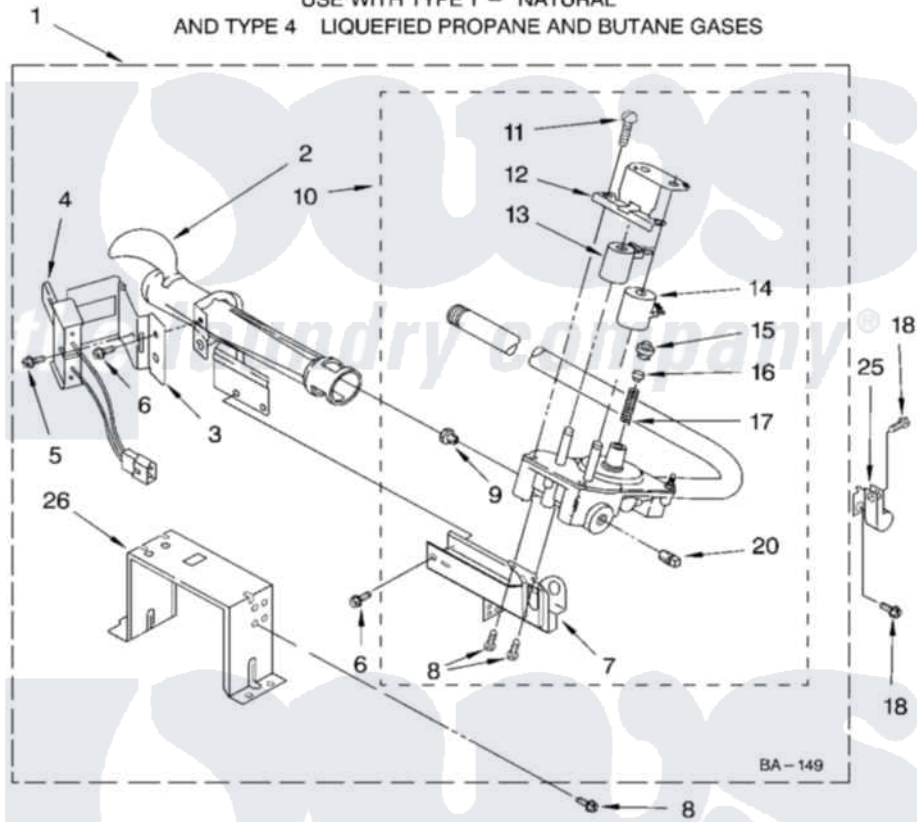

Whirlpool GGW9200LT1 04 - 8318276 BURNER ASSEMBLY

8318276 BURNER ASSEMBLY

For Models: GGW9200LW1, GGW9200LQ1, GGW9200LL1, GGW9200LT1
(White/Platinum) (White/Blue) (Pewter) (Biscuit)

USE WITH TYPE 1 - NATURAL
AND TYPE 4 LIQUEFIED PROPANE AND BUTANE GASES

8180004

7

Whirlpool Residential Whirlpool GGW9200LT1 Dryer Parts Parts Diagram 04 - 8318276 BURNER ASSEMBLY
Click on the part number to view part

Item	Original Part Number	Replaced By	Status	Part Description
1	8318276	280119		Burner-Gas
2	688617	693140		Burner
3	694298			Bracket, Ignitor
4	686590	279311		Ignitor
5	3393909			Screw, 8-32 X 7/8
6	343641	681414		Screw, 10AB X 1/2
7	3389871		Not Available	Base, Burner
8	3387057			Screw, 10-16 X 1/2 Orifice, Burner
9	234826			Orifice, Burner Type 1
"	229742			Orifice, Burner
"	234868			Orifice, Burner
10	8318281	W10480542		Valve-Gas
11	694421			Screw, Bracket Mounting
12	694538			Bracket, Shunt
13	694540			Coil, 60 Hz
14	694539			Coil, 60 Hz

15	694424		Leak, Limiter
16	694423		Screw, Regulator Adjustment
17	694422		Spring, Regulator
18	3390647	488729	Screw
20	239822	W10295523	Plug, Pipe
25	3387561		Clamp-Pipe
26	3389889		Bracket, Support
"	N/A		FOLLOWING PARTS NOT ILLUSTRATED
"	694572	49572A	Conversion Kit To Type L.p.g.f