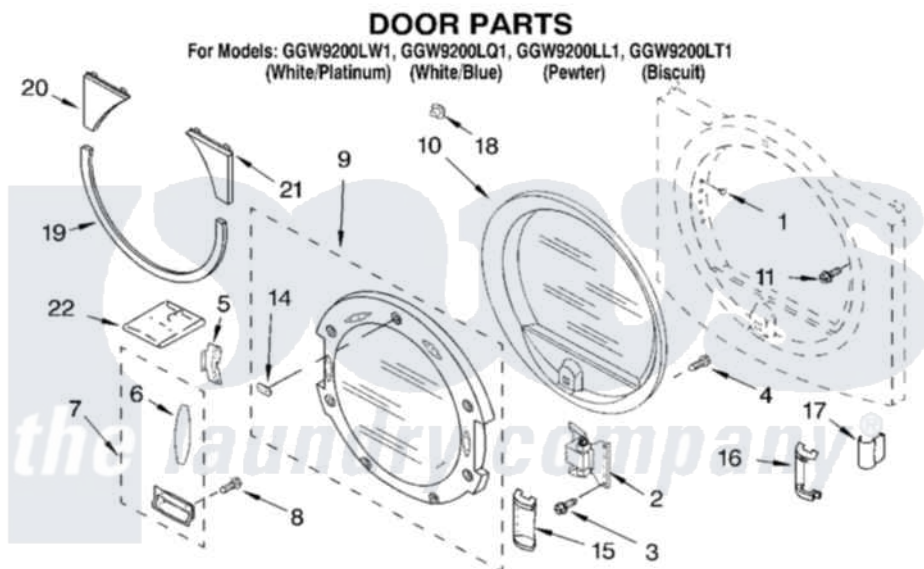

Whirlpool GGW9200LT1 05 - DOOR PARTS

8180004

9

Whirlpool [Residential Whirlpool GGW9200LT1 Dryer Parts](#) Parts Diagram 05 - DOOR PARTS

[Click on the part number to view part](#)

Item	Original Part Number	Replaced By	Status	Part Description
1	3404413			Plug, Hinge Hole
"	3404417			Plug, Hole
"	3404415			Plug, Hinge Hole
2	8519419			Door Hinge Assembly
3	342043	486146		Screw
4	9742177			Screw, 8-18 X .625
5	8529539			Bracket, Handle
6	8529930			Pad, Door Handle
7	8529932			Handle, Door Assembly
"	8529931			Handle, Door Assembly
"	3980077			Handle, Door Assembly
"	3979775			Handle, Door Assembly)
"	8529934			Handle, Door Assembly
"	8529933			Handle, Door Assembly
"	3980210			Handle, Door Assembly
"	3979776			Handle, Door Assembly