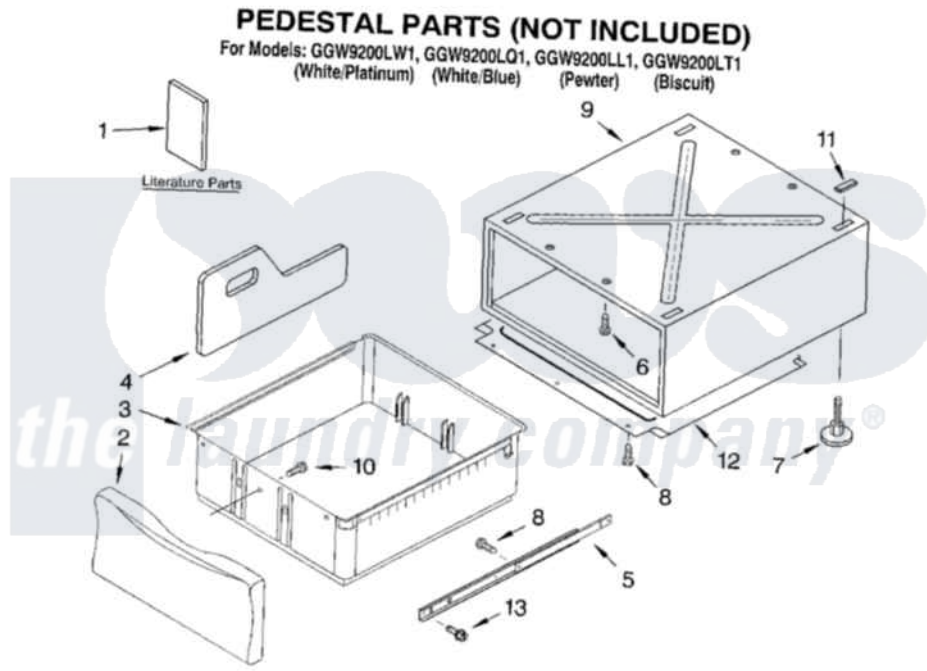

# Whirlpool GGW9200LT1 06 - PEDESTAL PARTS (NOT INCLUDED)

Whirlpool Residential Whirlpool GGW9200LT1 Dryer Parts Parts Diagram 06 - PEDESTAL PARTS (NOT INCLUDED)  
 Click on the part number to view part

Item	Original Part Number	Replaced By	Status	Part Description
1	LIT8537141		Not Available	Literature Parts (Installation Instructions)
"	LIT8537342		Not Available	Literature Parts (Parts List)
2	8537870	<a href="#">8538014</a>		Drawer Front Assembly
"	8537871	<a href="#">8538015</a>		Drawer Front Assembly
"	8537872	<a href="#">8538016</a>		Drawer Front Assembly
"	8537908	<a href="#">8538017</a>		Drawer Front Assembly
3	<a href="#">8537883</a>			Drawer Bin
4	8537875	<a href="#">280123</a>		Divider
5	8537850	<a href="#">8578394</a>		Slide Assembly
6	<a href="#">3400111</a>			Screw, 12-14 X 5/8
7	8537852	<a href="#">8563585</a>		Leveling Foot And Nut
8	3400639	<a href="#">3388228</a>		Screw, 8-18 X 1/32
9	N/A		Not Available	Cabinet (Not Serviced)
10	<a href="#">3400842</a>			Screw, 8-18 X 1/2
11	<a href="#">8537863</a>			Pad
12	<a href="#">8537853</a>			Pan, Bottom