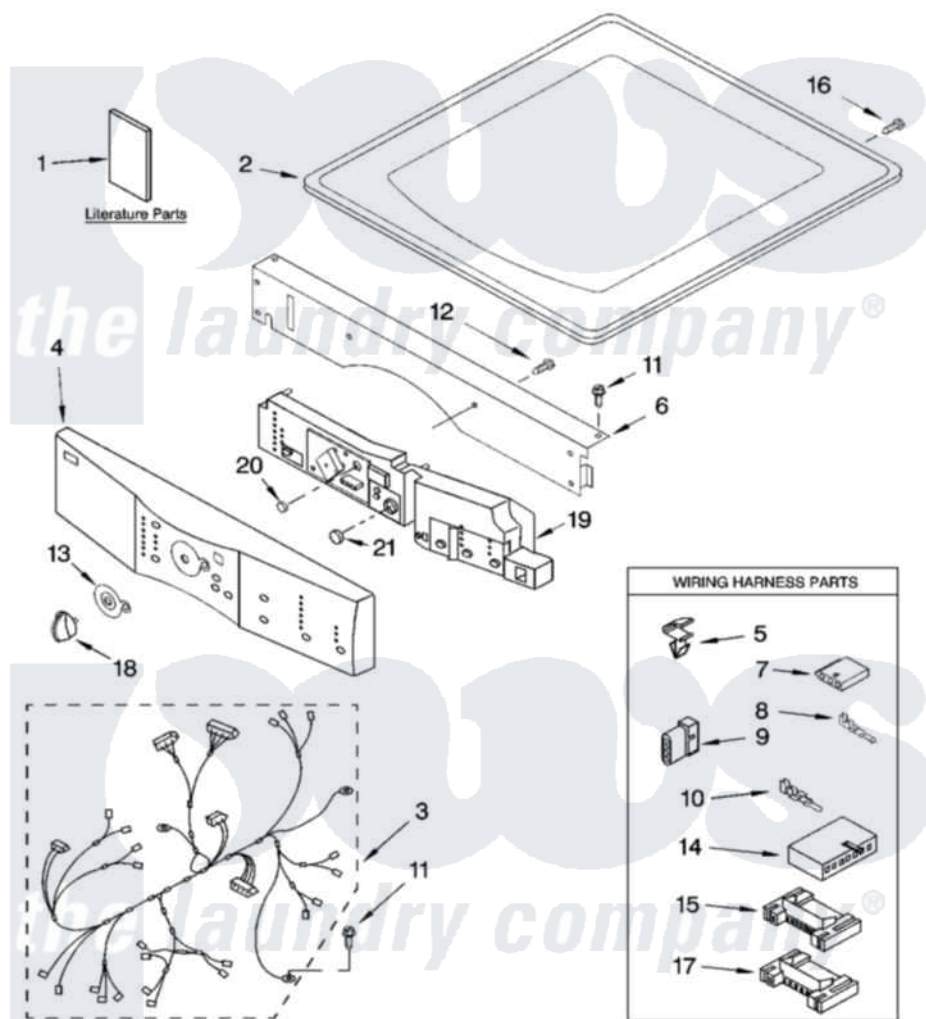

Whirlpool GGW9200LT2 01 - TOP AND CONSOLE PARTS

TOP AND CONSOLE PARTS

For Models: GGW9200LW2, GGW9200LQ2, GGW9200LL2, GGW9200LT2
(White/Platinum) (White/Blue) (Pewter) (Biscuit)

Gas Dryer

6-04 Printed in U.S.A. (djc)

1

Part No. 8180468

Whirlpool Residential Whirlpool GGW9200LT2 Dryer Parts Parts Diagram 01 - TOP AND CONSOLE PARTS

Click on the part number to view part

Item	Original Part Number	Replaced By	Status	Part Description
1	8562594		Not Available	Use & Care Guide
"	8541834		Not Available	Tech Sheet
2	8519251	W10117263		Top
"	3980096	3980357		Top
"	8519252	3979307		Top
3	8299950			Harness, Main
4	8530587			Panel, Console
"	8530588			Panel, Console
"	3980188			Panel, Console
"	3979788		Not Available	Panel, Console (Biscuit)
5	3394427			Clip-Harness
6	8519271			Bracket, Console
7	353424			Plug, Terminal
8	94614			Terminal
9	3936144			Do-It-Yourself Repair Manuals
10	94613	596797		Terminal

11	3390647	488729	Screw
12	488886	488787	Screw
13	8519406		Bezel, Cycle
14	3936150		Connector, 7-Circuit
15	3395683		Receptacle, Multi-Terminal
16	8281225		Screw, 8-18 X 1/2
17	2203186		Connector, 5-Circuit
18	46197020472	8181859	Knob, Control
"	46197020471	8181881	Knob, Control
"	46197020742	8182050	Knob, Control
"	46197020741	8182049	Knob, Control
19	8530589		User Interface
"	8530590		User Interface
"	3980189		User Interface
"	3979789		User Interface
20	8530591		Button, Start
21	8530592		Button, Pause/Cancel