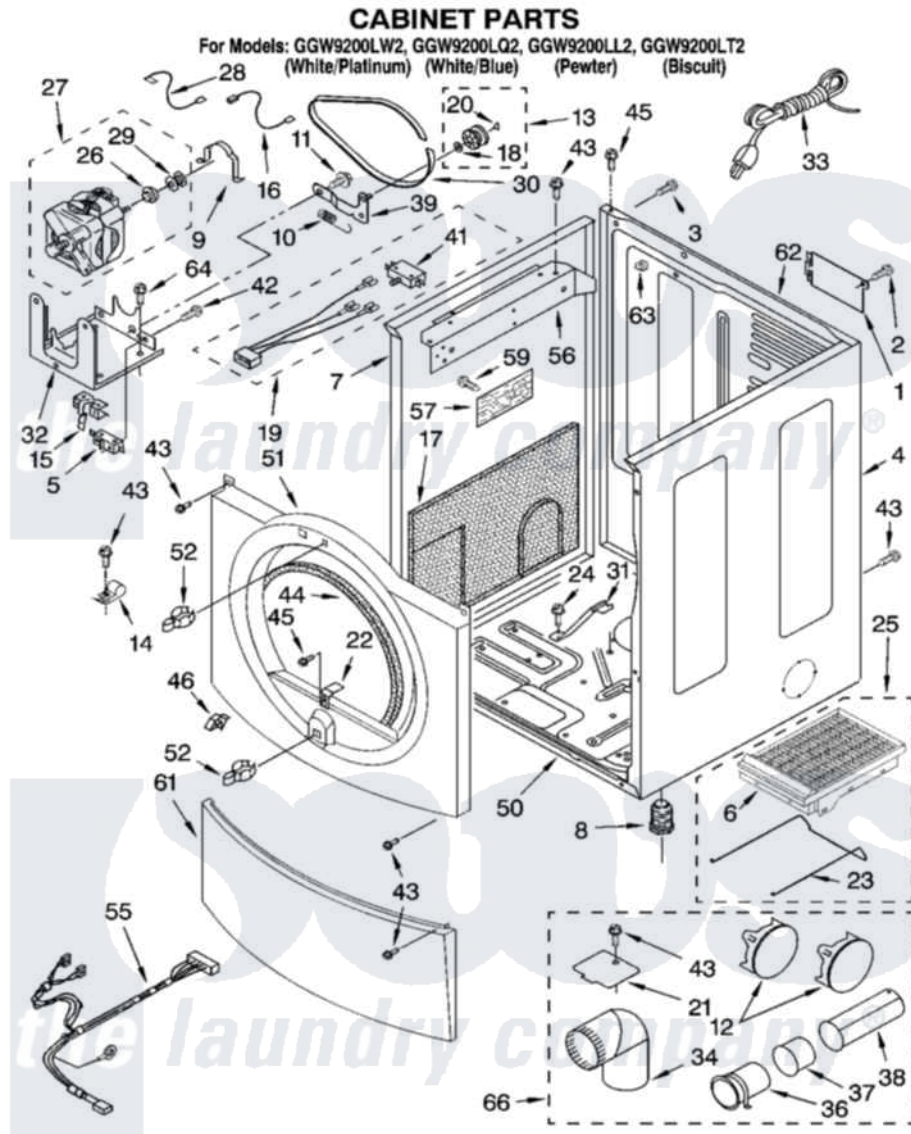

Whirlpool GGW9200LT2 02 - CABINET PARTS

8180468

3

Whirlpool Residential Whirlpool GGW9200LT2 Dryer Parts Parts Diagram 02 - CABINET PARTS
 Click on the part number to view part

Item	Original Part Number	Replaced By	Status	Part Description
1	8317340			Cover, Terminal Block
2	3390814	90767		Screw, 8A X 3/8 HeX Washer Head Tapping
3	697776	4331106		Screw, No.10-32 X 7/16
4	8562167	280096		Panel
"	8562169	280098		Panel
"	8562168	280097		Panel
5	3394881	279782		Switch-Lid
6	8521959	W10121663		Dryer Rack
7	8519209	W10131287		Panel
"	8519216	3980358		Panel
"	8519210	W10131288		Panel
8	3392100	49621		Feet-Leveling
"	279810			Foot-Optional
9	660658			Clamp, Motor Mounting 343481 685441
10	3387374			Spring, Idler