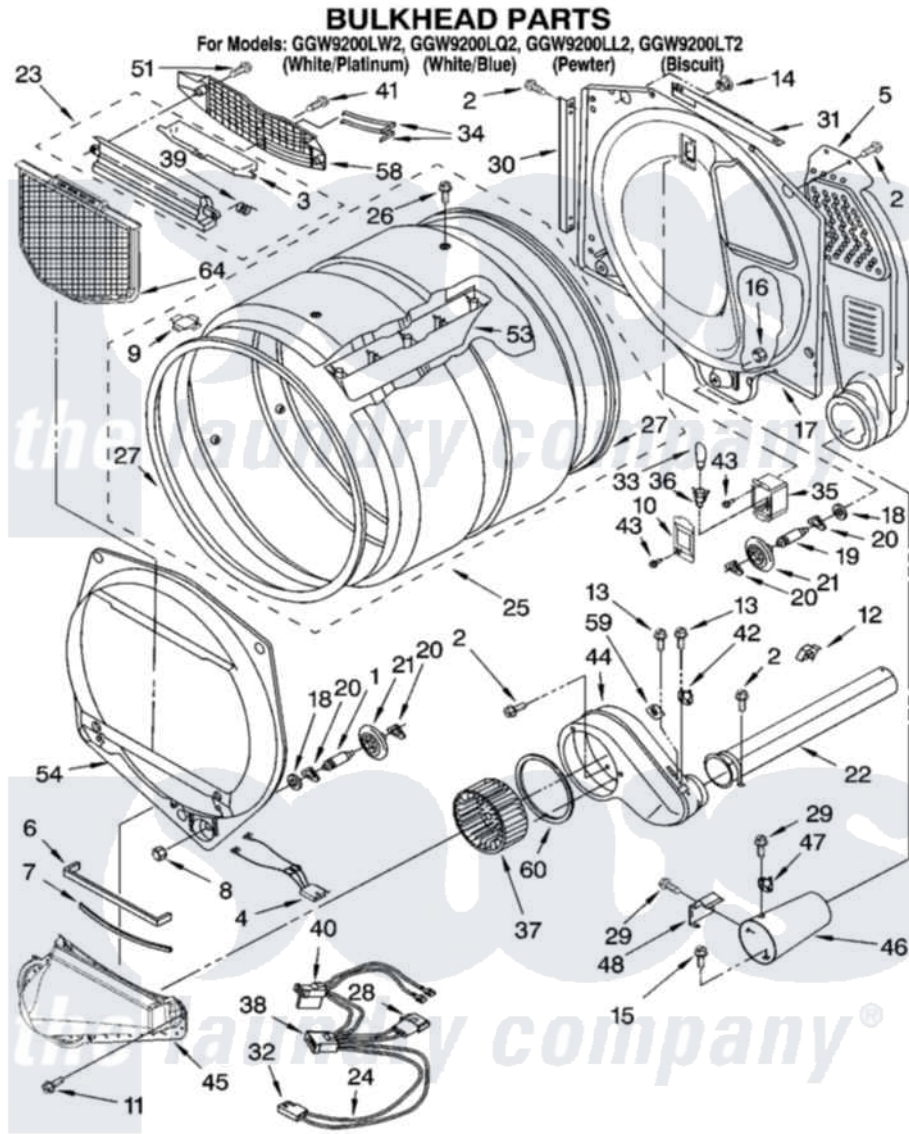

Whirlpool GGW9200LT2 03 - BULKHEAD PARTS

8180468

5

Whirlpool [Residential Whirlpool GGW9200LT2 Dryer Parts](#) Parts Diagram 03 - BULKHEAD PARTS
Click on the part number to view part

Item	Original Part Number	Replaced By	Status	Part Description
1	3399508	W10359271		Shaft, Drum Roller Threads
2	3390647	488729		Screw
3	3394984	8563758		Door, Lint Screen
4	3406653			Harness, Sensor
5	3394346			Air Duct Assembly
6	697813			Seal, Outlet Housing
7	697814	697813		Seal, Outlet Housing
8	3359452			Nut, Lock
9	8066086			Plug, Drum Hole
10	3402841	8532165		Lens, Drum Light
11	359625	487240		Screw, For Mtg. Service Capacitor
12	3388229			Retainer, Toe Panel
13	3390646	W10139210		Screw, 8-18 X 5/16
14	8529007			Plug, Rear Bulkhead
15	693995			Screw, Hex Head
16	3387709			Nut, 3/8-16