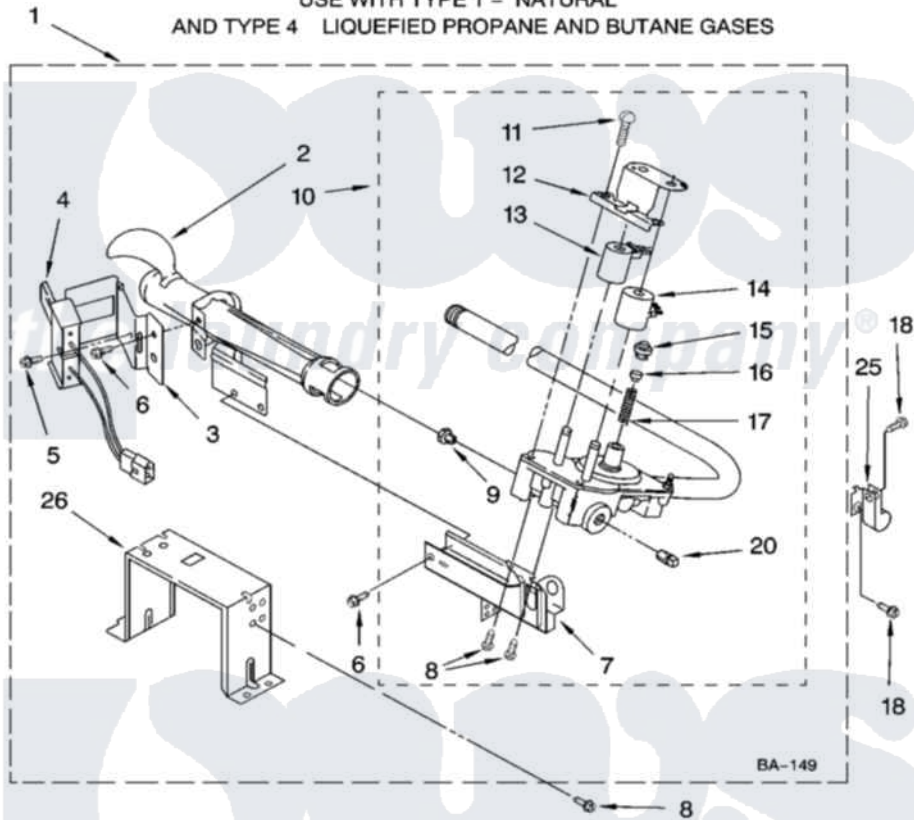

Whirlpool GGW9200LT2 04 - 8318276 BURNER ASSEMBLY

8318276 BURNER ASSEMBLY

For Models: GGW9200LW2, GGW9200LQ2, GGW9200LL2, GGW9200LT2
(White/Platinum) (White/Blue) (Pewter) (Biscuit)

USE WITH TYPE 1 - NATURAL
AND TYPE 4 LIQUEFIED PROPANE AND BUTANE GASES

8180468

7

Whirlpool Residential Whirlpool GGW9200LT2 Dryer Parts Parts Diagram 04 - 8318276 BURNER ASSEMBLY
Click on the part number to view part

Item	Original Part Number	Replaced By	Status	Part Description
1	8318276	280119		Burner-Gas
2	688617	693140		Burner
3	694298			Bracket, Ignitor
4	686590	279311		Ignitor
5	3393909			Screw, 8-32 X 7/8
6	343641	681414		Screw, 10AB X 1/2
7	3389871		Not Available	Base, Burner
8	3387057			Screw, 10-16 X 1/2 Orifice, Burner
9	234826			Orifice, Burner Type 1
"	229742			Orifice, Burner
"	234868			Orifice, Burner
10	8318281	W10480542		Valve-Gas
11	694421			Screw, Bracket Mounting
12	694538			Bracket, Shunt
13	694540			Coil, 60 Hz
14	694539			Coil, 60 Hz

15	694424		Leak, Limiter
16	694423		Screw, Regulator Adjustment
17	694422		Spring, Regulator
18	3390647	488729	Screw
20	239822	W10295523	Plug, Pipe
25	3387561		Clamp-Pipe
26	3389889		Bracket, Support
"	N/A		FOLLOWING PARTS NOT ILLUSTRATED
"	694572	49572A	Conversion Kit To Type L.p.g.f