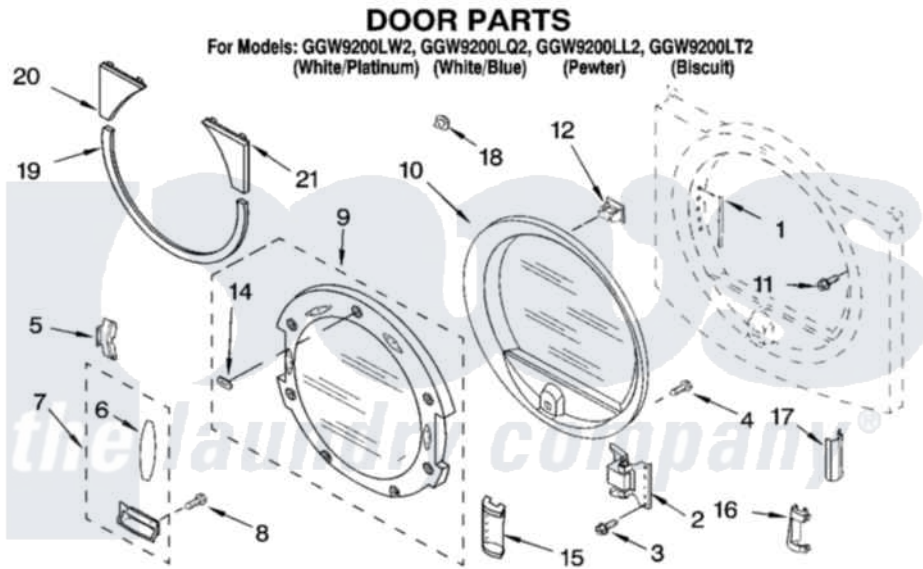

Whirlpool GGW9200LT2 05 - DOOR PARTS

8190468

9

Whirlpool [Residential Whirlpool GGW9200LT2 Dryer Parts](#) Parts Diagram 05 - DOOR PARTS
 Click on the part number to view part

Item	Original Part Number	Replaced By	Status	Part Description
1	8563855			Label, Hinge Hole
2	8559709	280200		Hinge
3	342043	486146		Screw
4	9742177			Screw, 8-18 X .625
5	8529539			Bracket, Handle
6	8529930			Pad, Door Handle
7	8529932			Handle, Door Assembly
"	8529931			Handle, Door Assembly
"	3980077			Handle, Door Assembly
"	3979775			Handle, Door Assembly)
"	8559738			Handle, Door Assembly Handle, Door Assembly
"	8559736			Handle, Door Assembly Handle, Door Assembly
"	8559742			Handle, Door Assembly Handle, Door Assembly
"	8559740			Handle, Door Assembly Handle, Door Assembly