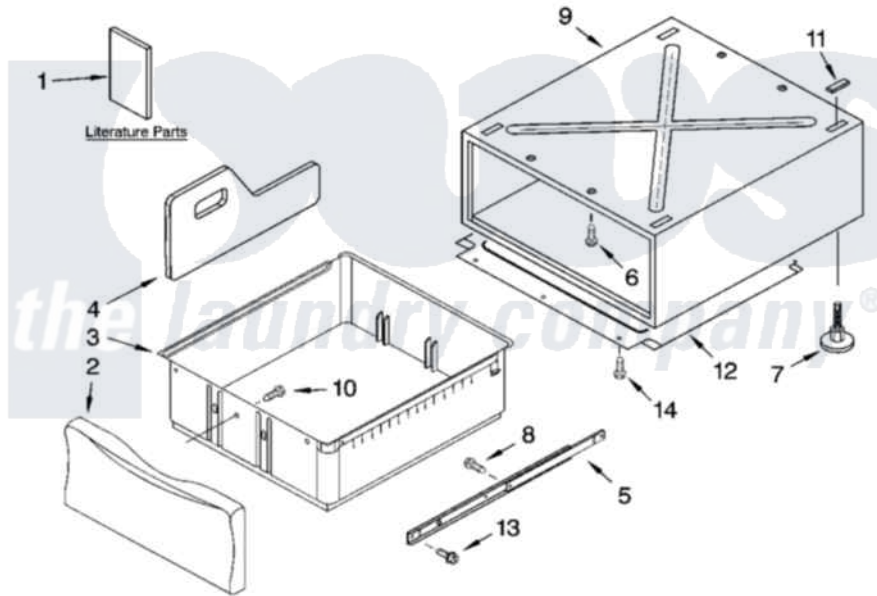

**Whirlpool GGW9200LT2 06 - PEDESTAL PARTS (NOT INCLUDED),
OPTIONAL PARTS (NOT INCLUDED)**

PEDESTAL PARTS (NOT INCLUDED)
For Models: GGW9200LW2, GGW9200LQ2, GGW9200LL2, GGW9200LT2
(White/Platinum) (White/Blue) (Pewter) (Biscuit)

Whirlpool Residential Whirlpool GGW9200LT2 Dryer Parts Parts Diagram 06 - PEDESTAL PARTS (NOT INCLUDED),
OPTIONAL PARTS (NOT INCLUDED)
Click on the part number to view part

Item	Original Part Number	Replaced By	Status	Part Description
1	LIT8537141		Not Available	Literature Parts (Installation Instructions)
"	LIT8537342		Not Available	Literature Parts (Parts List)
2	8537870	8538014		Drawer Front Assembly
"	8537871	8538015		Drawer Front Assembly
"	8537872	8538016		Drawer Front Assembly
"	8537908	8538017		Drawer Front Assembly
"	8537931	8538018		Drawer Front Assembly
3	8537883			Drawer Bin
"	8537934			Drawer Bin
4	8537875	280123		Divider
"	8537935	285974		Divider
5	8537850	8578394		Slide Assembly
6	3400111			Screw, 12-14 X 5/8
7	8537852	8563585		Leveling Foot And Nut