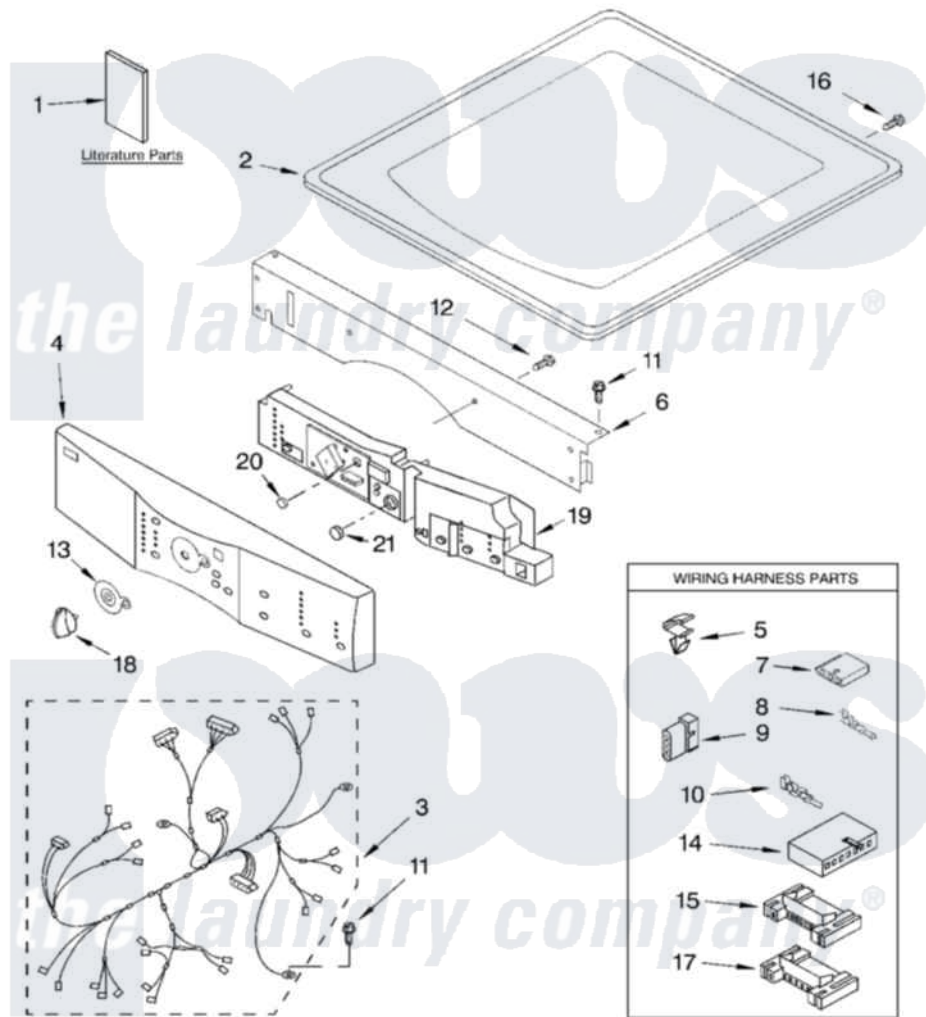

# Whirlpool GGW9200LW1 01 - TOP AND CONSOLE PARTS

## TOP AND CONSOLE PARTS

For Models: GGW9200LW1, GGW9200LQ1, GGW9200LL1, GGW9200LT1  
(White/Platinum) (White/Blue) (Pewter) (Biscuit)

GAS DRYER

05-03 Printed in U.S.A. (djc)

1

Part No. 8180004 Rev. A

Whirlpool [Residential Whirlpool GGW9200LW1 Dryer Parts](#) Parts Diagram 01 - TOP AND CONSOLE PARTS

[Click on the part number to view part](#)

Item	Original Part Number	Replaced By	Status	Part Description
1	LIT8542742		Not Available	Literature Parts (Use & Care Guide)
"	LIT8541834		Not Available	Literature Parts (Tech Sheet)
2	8519251	<a href="#">W10117263</a>		Top
"	3980096	<a href="#">3980357</a>		Top
"	8519252	<a href="#">3979307</a>		Top
3	<a href="#">8299950</a>			Harness, Main
4	<a href="#">8530587</a>			Panel, Console
"	<a href="#">8530588</a>			Panel, Console
"	<a href="#">3980188</a>			Panel, Console
"	3979788		Not Available	Panel, Console (Biscuit)
5	<a href="#">3394427</a>			Clip-Harness
6	<a href="#">8519271</a>			Bracket, Console
7	<a href="#">353424</a>			Plug, Terminal
8	<a href="#">94614</a>			Terminal
9	<a href="#">3936144</a>			Do-It-Yourself Repair Manuals
10	94613	<a href="#">596797</a>		Terminal

11	3390647	<a href="#">488729</a>	Screw
12	488886	<a href="#">488787</a>	Screw
13	<a href="#">8519406</a>		Bezel, Cycle
14	<a href="#">3936150</a>		Connector, 7-Circuit
15	<a href="#">3395683</a>		Receptacle, Multi-Terminal
16	<a href="#">8281225</a>		Screw, 8-18 X 1/2
17	<a href="#">2203186</a>		Connector, 5-Circuit
18	46197020472	<a href="#">8181859</a>	Knob, Control
"	46197020471	<a href="#">8181881</a>	Knob, Control
"	46197020742	<a href="#">8182050</a>	Knob, Control
"	46197020741	<a href="#">8182049</a>	Knob, Control
19	<a href="#">8530589</a>		User Interface
"	<a href="#">8530590</a>		User Interface
"	<a href="#">3980189</a>		User Interface
"	<a href="#">3979789</a>		User Interface
20	<a href="#">8530591</a>		Button, Start
21	<a href="#">8530592</a>		Button, Pause/Cancel