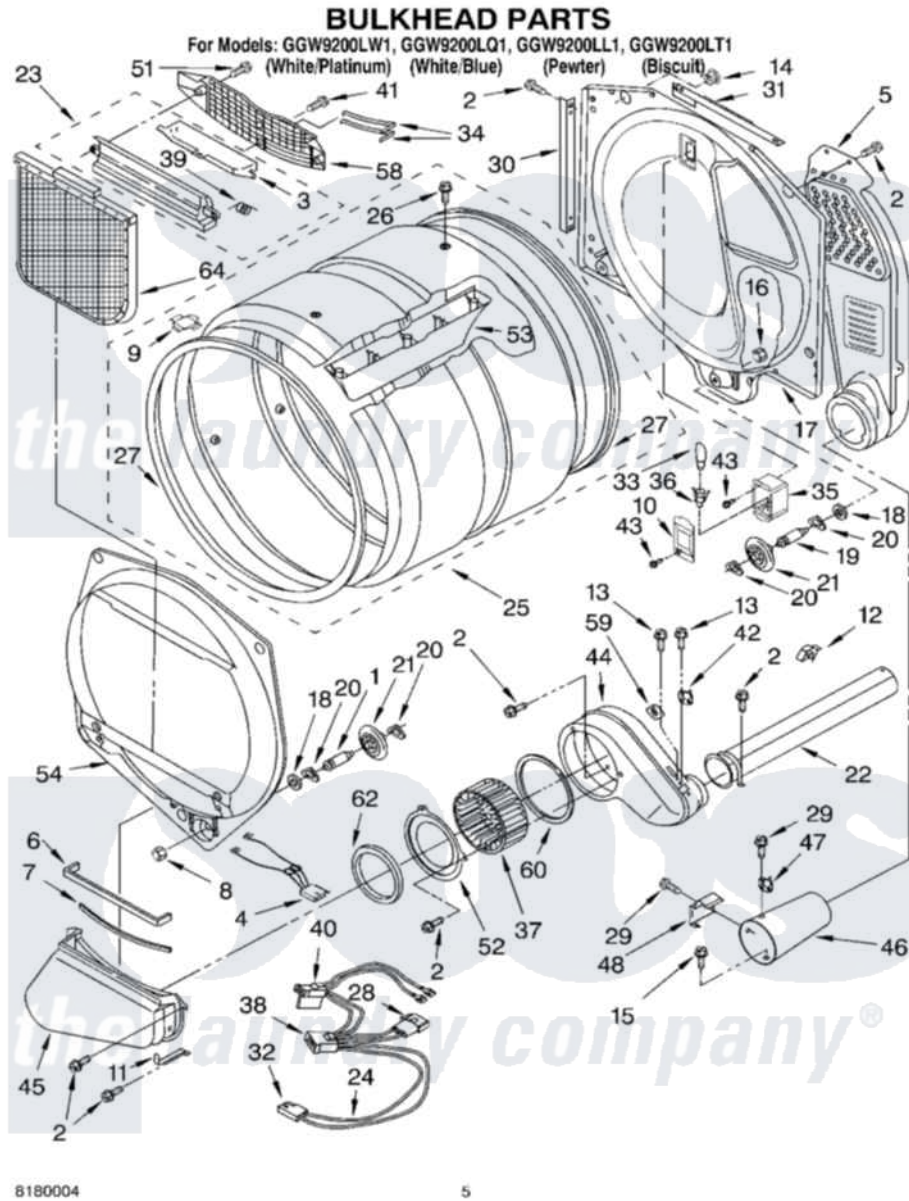

# Whirlpool GGW9200LW1 03 - BULKHEAD PARTS

8180004

5

Whirlpool [Residential Whirlpool GGW9200LW1 Dryer Parts](#) Parts Diagram 03 - BULKHEAD PARTS  
Click on the part number to view part

Item	Original Part Number	Replaced By	Status	Part Description
1	3399508	<a href="#">W10359271</a>		Shaft, Drum Roller Threads
2	3390647	<a href="#">488729</a>		Screw
3	3394984	<a href="#">8563758</a>		Door, Lint Screen
4	<a href="#">3406653</a>			Harness, Sensor
5	<a href="#">3394346</a>			Air Duct Assembly
6	<a href="#">697813</a>			Seal, Outlet Housing
7	697814	<a href="#">697813</a>		Seal, Outlet Housing
8	<a href="#">3359452</a>			Nut, Lock
9	<a href="#">8066086</a>			Plug, Drum Hole
10	3402841	<a href="#">8532165</a>		Lens, Drum Light
11	8529005		Not Available	Bracket, Lint Duct
12	<a href="#">3388229</a>			Retainer, Toe Panel
13	3390646	<a href="#">W10139210</a>		Screw, 8-18 X 5/16
14	<a href="#">8529007</a>			Plug, Rear Bulkhead
15	<a href="#">693995</a>			Screw, Hex Head
16	<a href="#">3387709</a>			Nut, 3/8-16