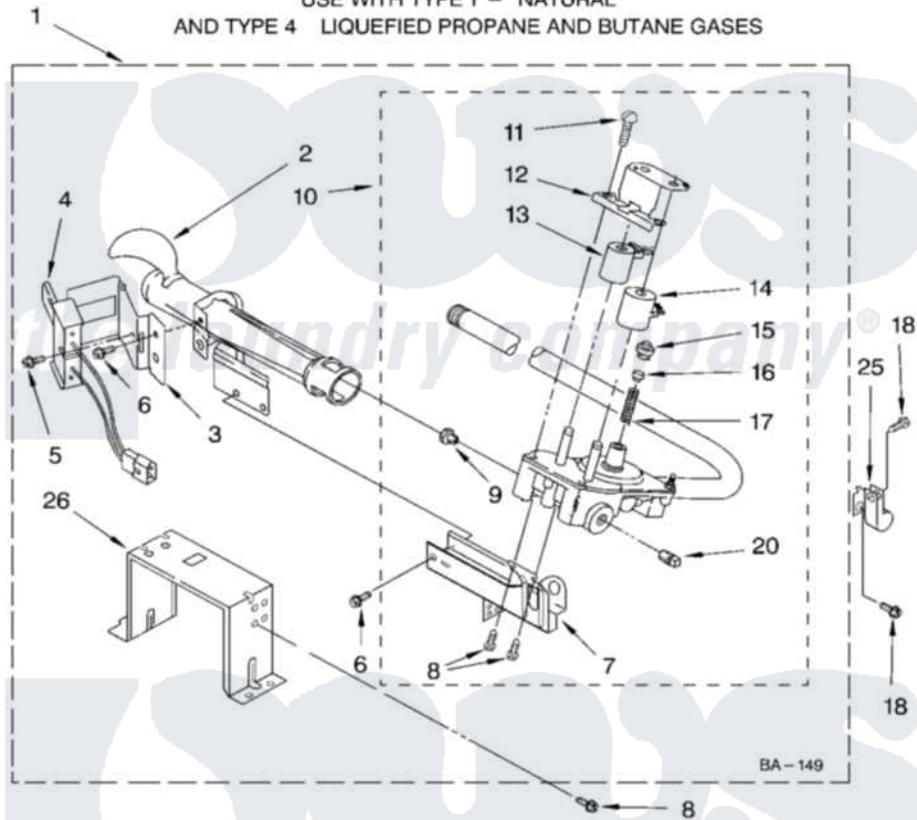

Whirlpool GGW9200LW1 04 - 8318276 BURNER ASSEMBLY

8318276 BURNER ASSEMBLY

For Models: GGW9200LW1, GGW9200LQ1, GGW9200LL1, GGW9200LT1
(White/Platinum) (White/Blue) (Pewter) (Biscuit)

USE WITH TYPE 1 - NATURAL
AND TYPE 4 LIQUEFIED PROPANE AND BUTANE GASES

8180004

7

Whirlpool [Residential Whirlpool GGW9200LW1 Dryer Parts](#) Parts Diagram 04 - 8318276 BURNER ASSEMBLY
Click on the part number to view part

Item	Original Part Number	Replaced By	Status	Part Description
1	8318276	280119		Burner-Gas
2	688617	693140		Burner
3	694298			Bracket, Ignitor
4	686590	279311		Ignitor
5	3393909			Screw, 8-32 X 7/8
6	343641	681414		Screw, 10AB X 1/2
7	3389871		Not Available	Base, Burner
8	3387057			Screw, 10-16 X 1/2 Orifice, Burner
9	234826			Orifice, Burner Type 1
"	229742			Orifice, Burner
"	234868			Orifice, Burner
10	8318281	W10480542		Valve-Gas
11	694421			Screw, Bracket Mounting
12	694538			Bracket, Shunt
13	694540			Coil, 60 Hz
14	694539			Coil, 60 Hz

15	694424		Leak, Limiter
16	694423		Screw, Regulator Adjustment
17	694422		Spring, Regulator
18	3390647	488729	Screw
20	239822	W10295523	Plug, Pipe
25	3387561		Clamp-Pipe
26	3389889		Bracket, Support
"	N/A		Not Available
"	694572	49572A	FOLLOWING PARTS NOT ILLUSTRATED
			Conversion Kit To Type L.p.g.f