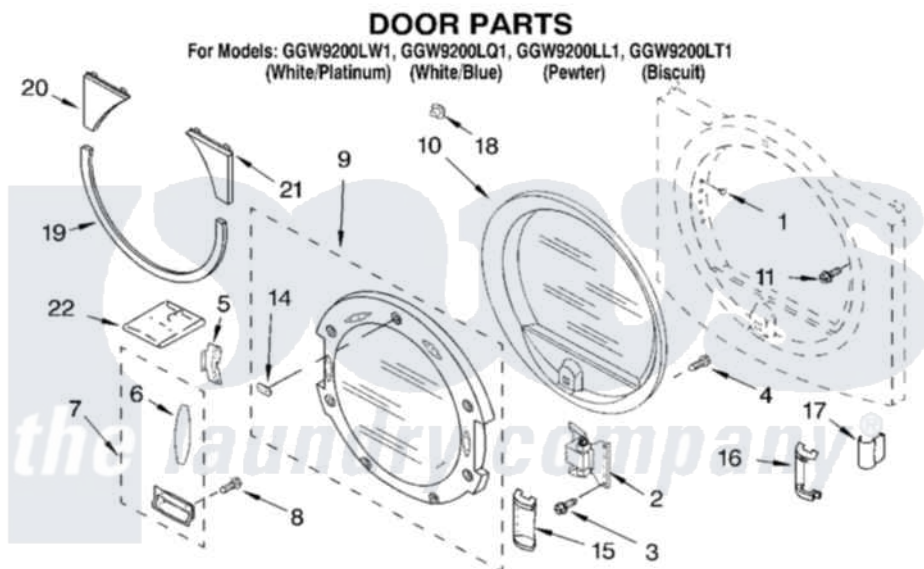

# Whirlpool GGW9200LW1 05 - DOOR PARTS

8180004

9

Whirlpool [Residential Whirlpool GGW9200LW1 Dryer Parts](#) Parts Diagram 05 - DOOR PARTS

[Click on the part number to view part](#)

Item	Original Part Number	Replaced By	Status	Part Description
1	<a href="#">3404413</a>			Plug, Hinge Hole
"	<a href="#">3404417</a>			Plug, Hole
"	<a href="#">3404415</a>			Plug, Hinge Hole
2	<a href="#">8519419</a>			Door Hinge Assembly
3	342043	<a href="#">486146</a>		Screw
4	<a href="#">9742177</a>			Screw, 8-18 X .625
5	<a href="#">8529539</a>			Bracket, Handle
6	<a href="#">8529930</a>			Pad, Door Handle
7	<a href="#">8529932</a>			Handle, Door Assembly
"	<a href="#">8529931</a>			Handle, Door Assembly
"	<a href="#">3980077</a>			Handle, Door Assembly
"	<a href="#">3979775</a>			Handle, Door Assembly )
"	<a href="#">8529934</a>			Handle, Door Assembly
"	<a href="#">8529933</a>			Handle, Door Assembly
"	<a href="#">3980210</a>			Handle, Door Assembly
"	<a href="#">3979776</a>			Handle, Door Assembly