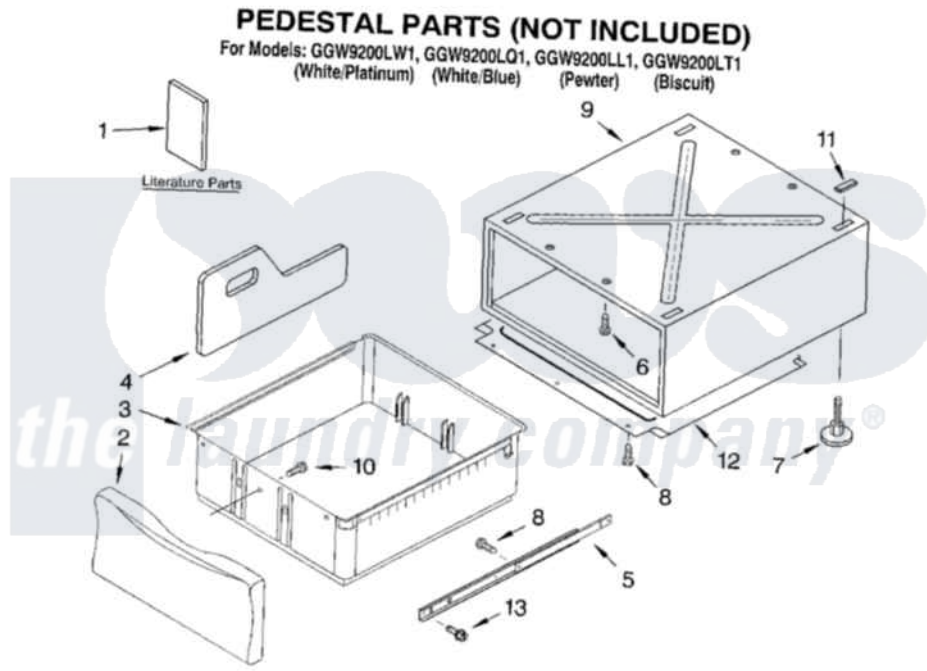

# Whirlpool GGW9200LW1 06 - PEDESTAL PARTS (NOT INCLUDED)

Whirlpool Residential Whirlpool GGW9200LW1 Dryer Parts Parts Diagram 06 - PEDESTAL PARTS (NOT INCLUDED)  
 Click on the part number to view part

Item	Original Part Number	Replaced By	Status	Part Description
1	LIT8537141		Not Available	Literature Parts (Installation Instructions)
"	LIT8537342		Not Available	Literature Parts (Parts List)
2	8537870	<a href="#">8538014</a>		Drawer Front Assembly
"	8537871	<a href="#">8538015</a>		Drawer Front Assembly
"	8537872	<a href="#">8538016</a>		Drawer Front Assembly
"	8537908	<a href="#">8538017</a>		Drawer Front Assembly
3	<a href="#">8537883</a>			Drawer Bin
4	8537875	<a href="#">280123</a>		Divider
5	8537850	<a href="#">8578394</a>		Slide Assembly
6	<a href="#">3400111</a>			Screw, 12-14 X 5/8
7	8537852	<a href="#">8563585</a>		Leveling Foot And Nut
8	3400639	<a href="#">3388228</a>		Screw, 8-18 X 1/32
9	N/A		Not Available	Cabinet (Not Serviced)
10	<a href="#">3400842</a>			Screw, 8-18 X 1/2
11	<a href="#">8537863</a>			Pad
12	<a href="#">8537853</a>			Pan, Bottom