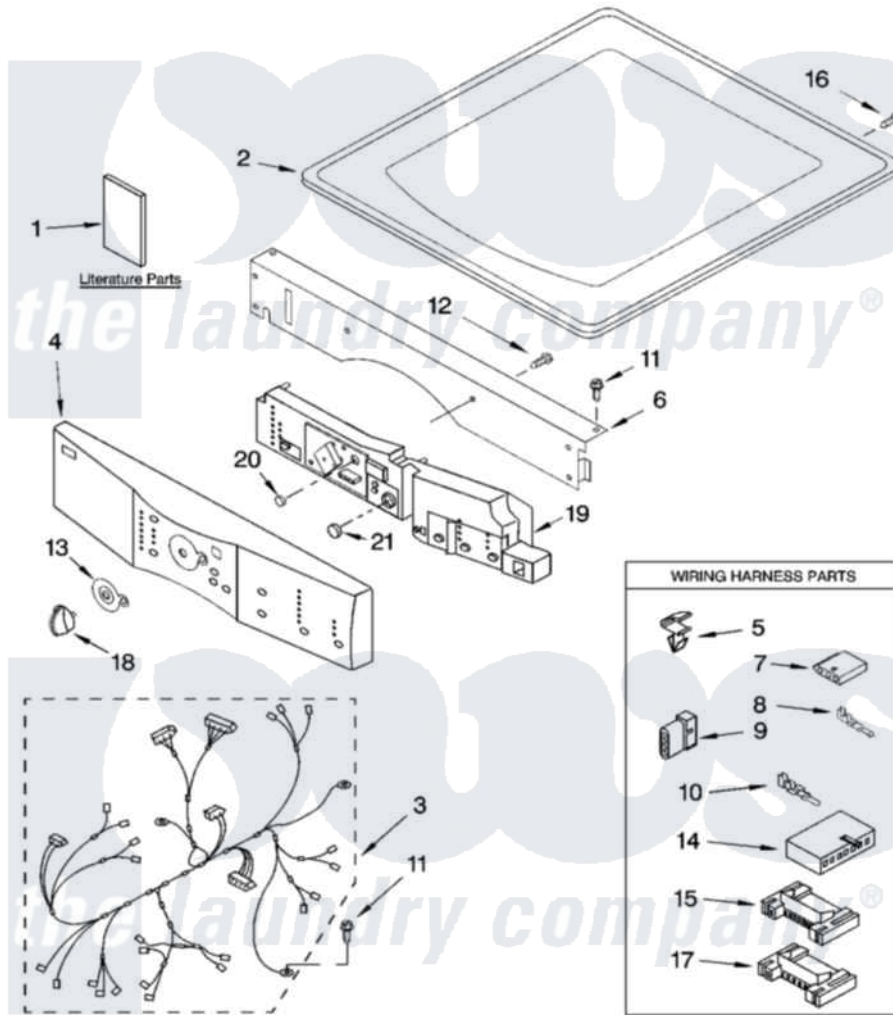

Whirlpool GGW9250PL0 01 - TOP AND CONSOLE PARTS

TOP AND CONSOLE PARTS

For Models: GGW9250PW0, GGW9250PL0, GGW9250PT0
(White/Platinum) (Pewter) (Biscuit)

GAS DRYER

7-04 Printed in U.S.A. (djc)

1

Part No. 8180499

Whirlpool [Residential Whirlpool GGW9250PL0 Dryer Parts](#) Parts Diagram 01 - TOP AND CONSOLE PARTS
Click on the part number to view part

| Item | Original Part Number | Replaced By | Status | Part Description |
|------|-------------------------|---------------------------|---------------|-------------------------------|
| 1 | 8530052 | | Not Available | Use & Care Guide |
| " | 8558723 | | Not Available | Tech Sheet |
| 2 | 8519251 | W10117263 | | Top |
| " | 3980096 | 3980357 | | Top |
| " | 8519252 | 3979307 | | Top |
| 3 | 8299950 | | | Harness, Main |
| 4 | 8558748 | | | Panel, Console |
| " | 8558751 | | | Panel, Console |
| " | 8558750 | | | Panel, Console |
| 5 | 3394427 | | | Clip-Harness |
| 6 | 8519271 | | | Bracket, Console |
| 7 | 353424 | | | Plug, Terminal |
| 8 | 94614 | | | Terminal |
| 9 | 3936144 | | | Do-It-Yourself Repair Manuals |
| 10 | 94613 | 596797 | | Terminal |
| 11 | 3390647 | 488729 | | Screw |

| | | | |
|----|-------------------------|-------------------------|----------------------------|
| 12 | 488886 | 488787 | Screw |
| 13 | 8519406 | | Bezel, Cycle |
| 14 | 3936150 | | Connector, 7-Circuit |
| 15 | 3395683 | | Receptacle, Multi-Terminal |
| 16 | 8281225 | | Screw, 8-18 X 1/2 |
| 17 | 2203186 | | Connector, 5-Circuit |
| 18 | 46197020472 | 8181859 | Knob, Control |
| " | 46197020742 | 8182050 | Knob, Control |
| " | 46197020741 | 8182049 | Knob, Control |
| 19 | 8558753 | | User Interface |
| " | 8558756 | | User Interface |
| " | 8558755 | | User Interface |
| 20 | 8561811 | | Button, Start |
| 21 | 8561812 | Not Available | Button, Pause/Cancel |