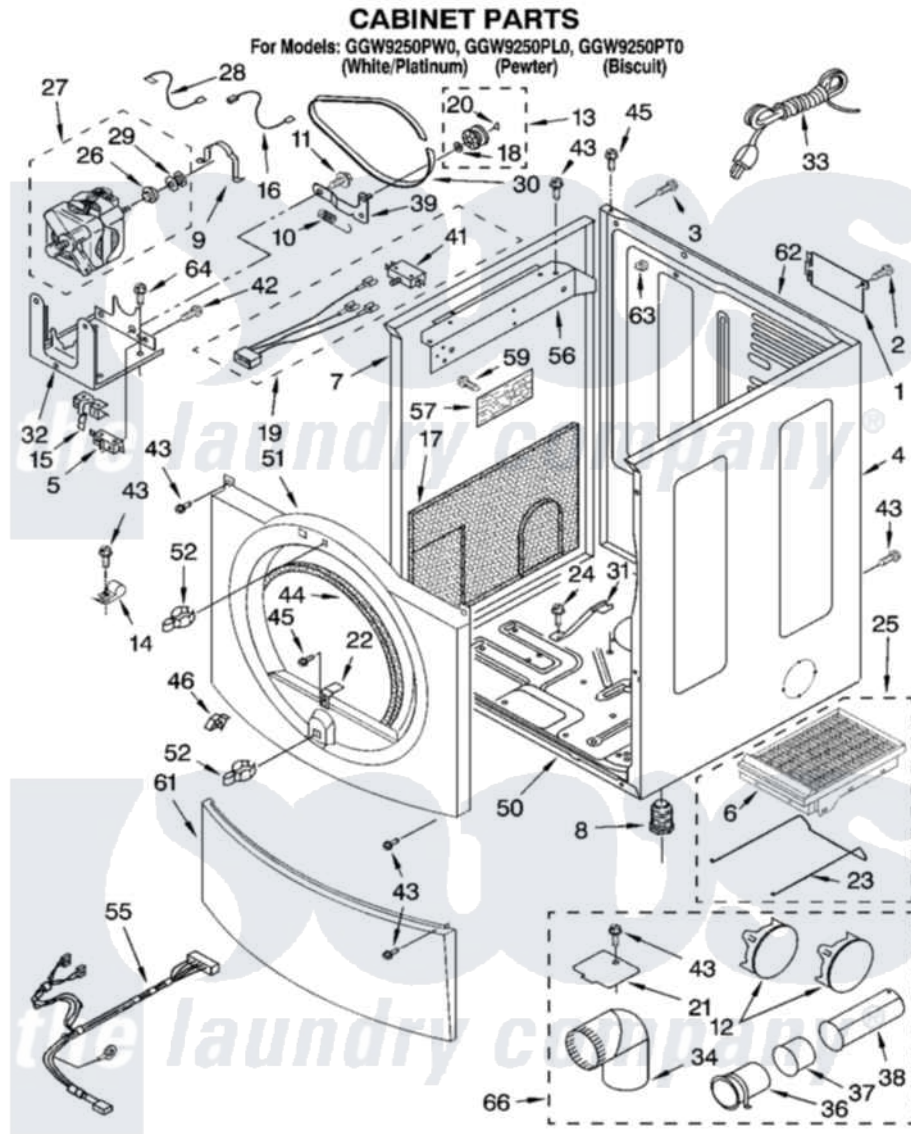

Whirlpool GGW9250PL0 02 - CABINET PARTS

8180499

3

Whirlpool [Residential Whirlpool GGW9250PL0 Dryer Parts](#) Parts Diagram 02 - CABINET PARTS

[Click on the part number to view part](#)

Item	Original Part Number	Replaced By	Status	Part Description
1	8317340			Cover, Terminal Block
2	3390814	90767		Screw, 8A X 3/8 HeX Washer Head Tapping
3	697776	4331106		Screw, No.10-32 X 7/16
4	8519213	W10131287		Panel
"	8519217	3980359		Panel
"	8519214	W10131288		Panel
5	3394881	279782		Switch-Lid
6	8521959	W10121663		Dryer Rack
7	8519209	W10131287		Panel
"	8519216	3980358		Panel
"	8519210	W10131288		Panel
8	3392100	49621		Feet-Leveling
"	279810			Foot-Optional
9	660658			Clamp, Motor Mounting 343481 685441
10	3387374			Spring, Idler