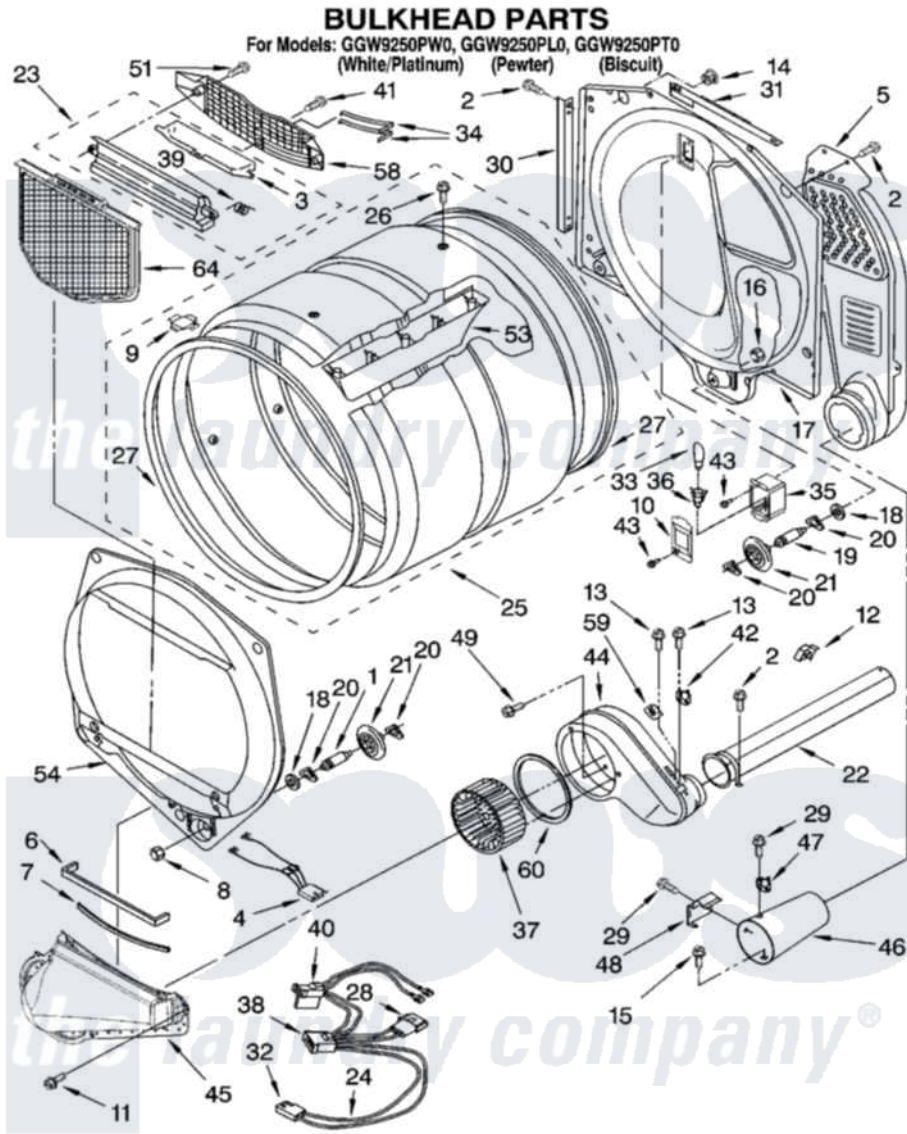

Whirlpool GGW9250PL0 03 - BULKHEAD PARTS

8180499

5

Whirlpool [Residential Whirlpool GGW9250PL0 Dryer Parts](#) Parts Diagram 03 - BULKHEAD PARTS
Click on the part number to view part

Item	Original Part Number	Replaced By	Status	Part Description
1	3399508	W10359271		Shaft, Drum Roller Threads
2	3390647	488729		Screw
3	3394984	8563758		Door, Lint Screen
4	3406653			Harness, Sensor
5	3394346			Air Duct Assembly
6	697813			Seal, Outlet Housing
7	697814	697813		Seal, Outlet Housing
8	3359452			Nut, Lock
9	8066086			Plug, Drum Hole
10	3402841	8532165		Lens, Drum Light
11	359625	487240		Screw, For Mtg. Service Capacitor
12	3388229			Retainer, Toe Panel
13	3390646	W10139210		Screw, 8-18 X 5/16
14	8529007			Plug, Rear Bulkhead
15	693995			Screw, Hex Head
16	3387709			Nut, 3/8-16