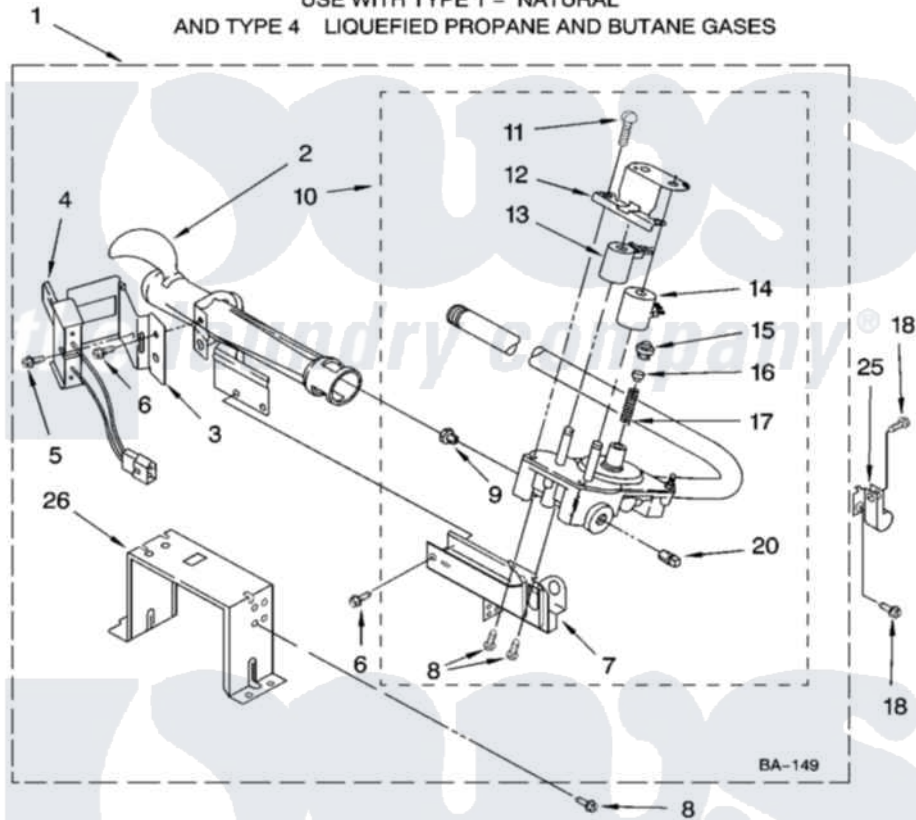

Whirlpool GGW9250PL0 04 - 8318276 BURNER ASSEMBLY

8318276 BURNER ASSEMBLY

For Models: GGW9250PW0, GGW9250PL0, GGW9250PT0
(White/Platinum) (Pewter) (Biscuit)

USE WITH TYPE 1 - NATURAL
AND TYPE 4 LIQUEFIED PROPANE AND BUTANE GASES

8180499

7

Whirlpool [Residential Whirlpool GGW9250PL0 Dryer Parts](#) Parts Diagram 04 - 8318276 BURNER ASSEMBLY
Click on the part number to view part

Item	Original Part Number	Replaced By	Status	Part Description
1	8318276	280119		Burner-Gas
2	688617	693140		Burner
3	694298			Bracket, Ignitor
4	686590	279311		Ignitor
5	3393909			Screw, 8-32 X 7/8
6	343641	681414		Screw, 10AB X 1/2
7	3389871		Not Available	Base, Burner
8	3387057			Screw, 10-16 X 1/2 Orifice, Burner
9	234826			Orifice, Burner Type 1
"	229742			Orifice, Burner
"	234868			Orifice, Burner
10	8318281	W10480542		Valve-Gas
11	694421			Screw, Bracket Mounting
12	694538			Bracket, Shunt
13	694540			Coil, 60 Hz
14	694539			Coil, 60 Hz

15	694424		Leak, Limiter
16	694423		Screw, Regulator Adjustment
17	694422		Spring, Regulator
18	3390647	488729	Screw
20	239822	W10295523	Plug, Pipe
25	3387561		Clamp-Pipe
26	3389889		Bracket, Support
"	N/A		FOLLOWING PARTS NOT ILLUSTRATED
"	694572	49572A	Conversion Kit To Type L.p.g.f