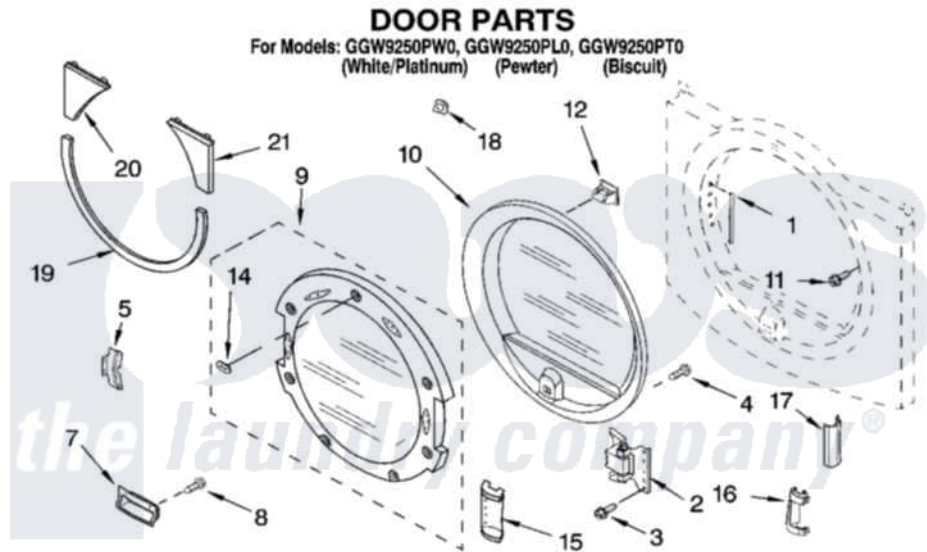

Whirlpool GGW9250PL0 05 - DOOR PARTS

8180499

9

Whirlpool [Residential Whirlpool GGW9250PL0 Dryer Parts](#) Parts Diagram 05 - DOOR PARTS
 Click on the part number to view part

Item	Original Part Number	Replaced By	Status	Part Description
1	8563855			Label, Hinge Hole
2	8559709	280200		Hinge
3	342043	486146		Screw
4	9742177			Screw, 8-18 X .625
5	8529539			Bracket, Handle
7	8559739			Handle, Door Assembly
"	8559743			Handle, Door Assembly
"	8559741			Handle, Door Assembly
"	8559738			Handle, Door Assembly Handle, Door Assembly
"	8559742			Handle, Door Assembly Handle, Door Assembly
"	8559740			Handle, Door Assembly Handle, Door Assembly
8	3357011	308685		Side Trim)
9	8541574	8572960		Door Assembly
"	3980079	8572962		Door Assembly

"	3977873	8572961	Door Assembly
10	8546200	8557501	Inner Door Assembly
11	355515		Screw, 8-18 X 11/16
12	3389441		Door Catch Assembly
14	8529540	8303811	Badge, Assembly
15	8528289		Filler Handle
"	3980082		Filler Handle
"	3979771		Filler Handle)
"	8528287		Filler Handle Filler Handle
"	3980101		Filler Handle Filler Handle
"	3979772		Filler Handle Filler Handle
16	8559713		Cover-Hinge, Stationary
"	8559719		Cover-Hinge, Stationary
"	8559717		Cover-Hinge, Stationary
"	8559712		Cover-Hinge, Stationary Cover-Hinge, Stationary
"	8559718	Not Available	Cover-Hinge, Stationary (RH) (Following Parts Not Included) Cover-Hinge, Stationary (LH) (Pewter)
"	8559716		Cover-Hinge, Stationary Cover-Hinge, Stationary
17	8559722		Cover-Hinge, Rotating
"	8559724		Cover-Hinge, Rotating
"	8559723		Cover-Hinge, Rotating
18	8547091	8181929	Clip, Trim
19	8558683	8533767	Trim And Clip Assembly
"	8558685	8533769	Trim And Clip Assembly
"	8558684	Not Available	Trim & Clip Assembly (Lower) (Biscuit)
20	8558687	8529526	Trim And Clip Assembly
"	8558692	3980088	Trim And Clip Assembly
"	8558690	3979783	Trim And Clip Assembly
21	8558689	8529528	Trim And Clip Assembly
"	8558693	3980090	Trim And Clip Assembly
"	8558691	3979784	Trim And Clip Assembly