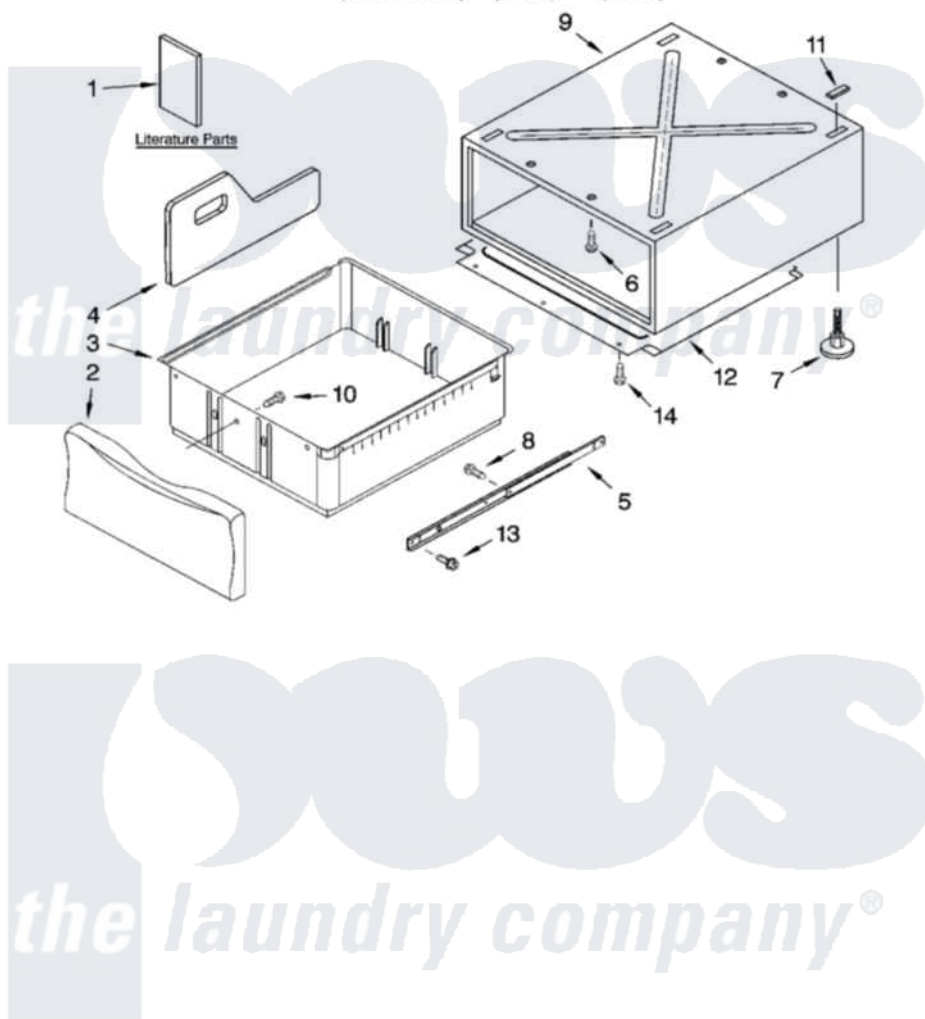

**Whirlpool GGW9250PL0 06 - PEDESTAL PARTS (NOT INCLUDED),  
OPTIONAL PARTS (NOT INCLUDED)**

**PEDESTAL PARTS (NOT INCLUDED)**

For Models: GGW9250PW0, GGW9250PL0, GGW9250PT0  
(White/Platinum) (Pewter) (Biscuit)

10

8180499

Whirlpool [Residential Whirlpool GGW9250PL0 Dryer Parts](#) Parts Diagram 06 - PEDESTAL PARTS (NOT INCLUDED),  
OPTIONAL PARTS (NOT INCLUDED).  
Click on the part number to view part

Item	Original Part Number	Replaced By	Status	Part Description
1	LIT8537141		Not Available	Literature Parts (Installation Instructions)
"	LIT8537342		Not Available	Literature Parts (Parts List)
2	8537870	<a href="#">8538014</a>		Drawer Front Assembly
"	8537871	<a href="#">8538015</a>		Drawer Front Assembly
"	8537872	<a href="#">8538016</a>		Drawer Front Assembly
"	8537908	<a href="#">8538017</a>		Drawer Front Assembly
"	8537931	<a href="#">8538018</a>		Drawer Front Assembly
3	<a href="#">8537883</a>			Drawer Bin
"	<a href="#">8537934</a>			Drawer Bin
4	8537875	<a href="#">280123</a>		Divider
"	8537935	<a href="#">285974</a>		Divider
5	8537850	<a href="#">8578394</a>		Slide Assembly
6	<a href="#">3400111</a>			Screw, 12-14 X 5/8
7	8537852	<a href="#">8563585</a>		Leveling Foot And Nut