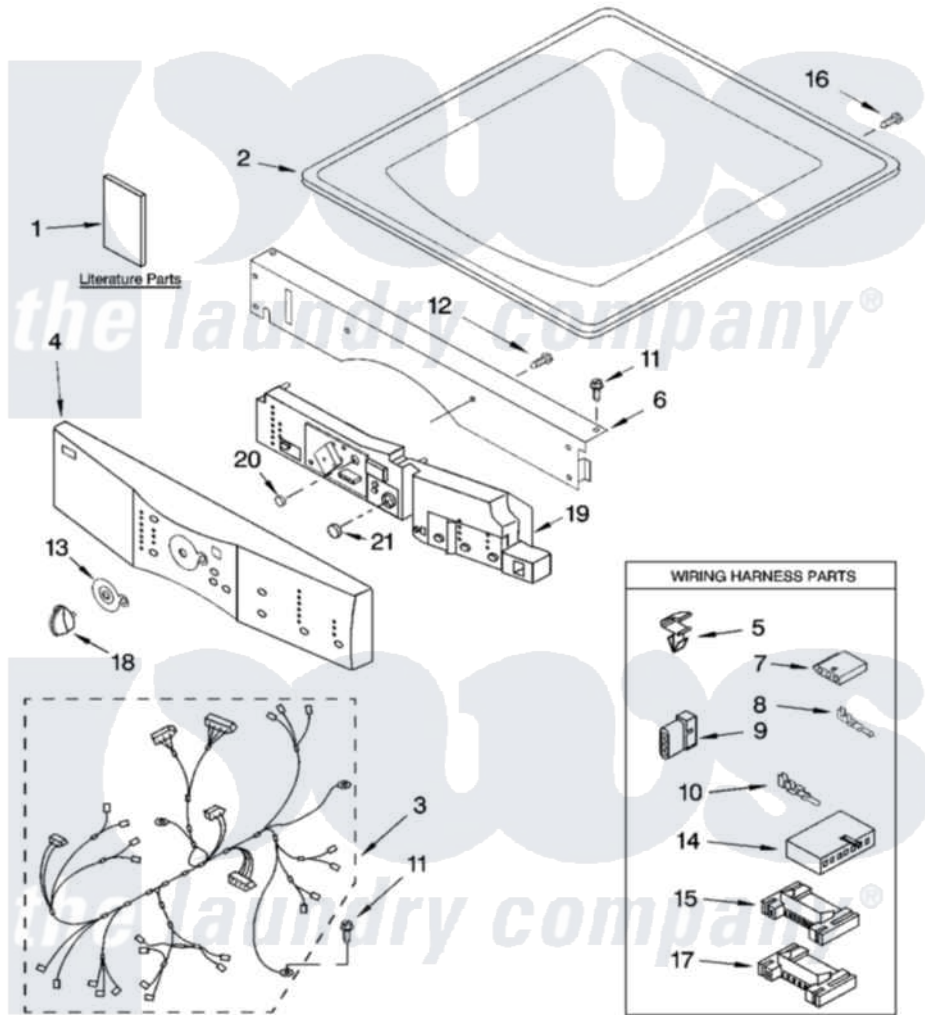

Whirlpool GGW9250PL1 01 - TOP AND CONSOLE PARTS

TOP AND CONSOLE PARTS

For Models: GGW9250PW1, GGW9250PL1, GGW9250PT1
(White/Platinum) (Pewter) (Biscuit)

GAS DRYER

6-05 Printed in U.S.A. (LT)

1

Part No. 8180705

Whirlpool [Residential Whirlpool GGW9250PL1 Dryer Parts](#) Parts Diagram 01 - TOP AND CONSOLE PARTS
Click on the part number to view part

Item	Original Part Number	Replaced By	Status	Part Description
1	8530052		Not Available	Use & Care Guide
"	8558723		Not Available	Tech Sheet
"	8563723		Not Available	Guide, Quick Start
2	8519251	W10117263		Top
"	3980096	3980357		Top
"	8519252	3979307		Top
3	8299950			Harness, Main
4	8558748			Panel, Console
"	8558751			Panel, Console
"	8558750			Panel, Console
5	3394427			Clip-Harness
6	8519271			Bracket, Console
7	353424			Plug, Terminal
8	94614			Terminal
9	3936144			Do-It-Yourself Repair Manuals
10	94613	596797		Terminal

11	3390647	488729	Screw
12	488886	488787	Screw
13	8519406		Bezel, Cycle
14	3936150		Connector, 7-Circuit
15	3395683		Receptacle, Multi-Terminal
16	8281225		Screw, 8-18 X 1/2
17	2203186		Connector, 5-Circuit
18	46197020472	8181859	Knob, Control
"	46197020742	8182050	Knob, Control
"	46197020741	8182049	Knob, Control
19	8558753		User Interface
"	8558756		User Interface
"	8558755		User Interface
20	8561811		Button, Start
21	8561812	Not Available	Button, Pause/Cancel