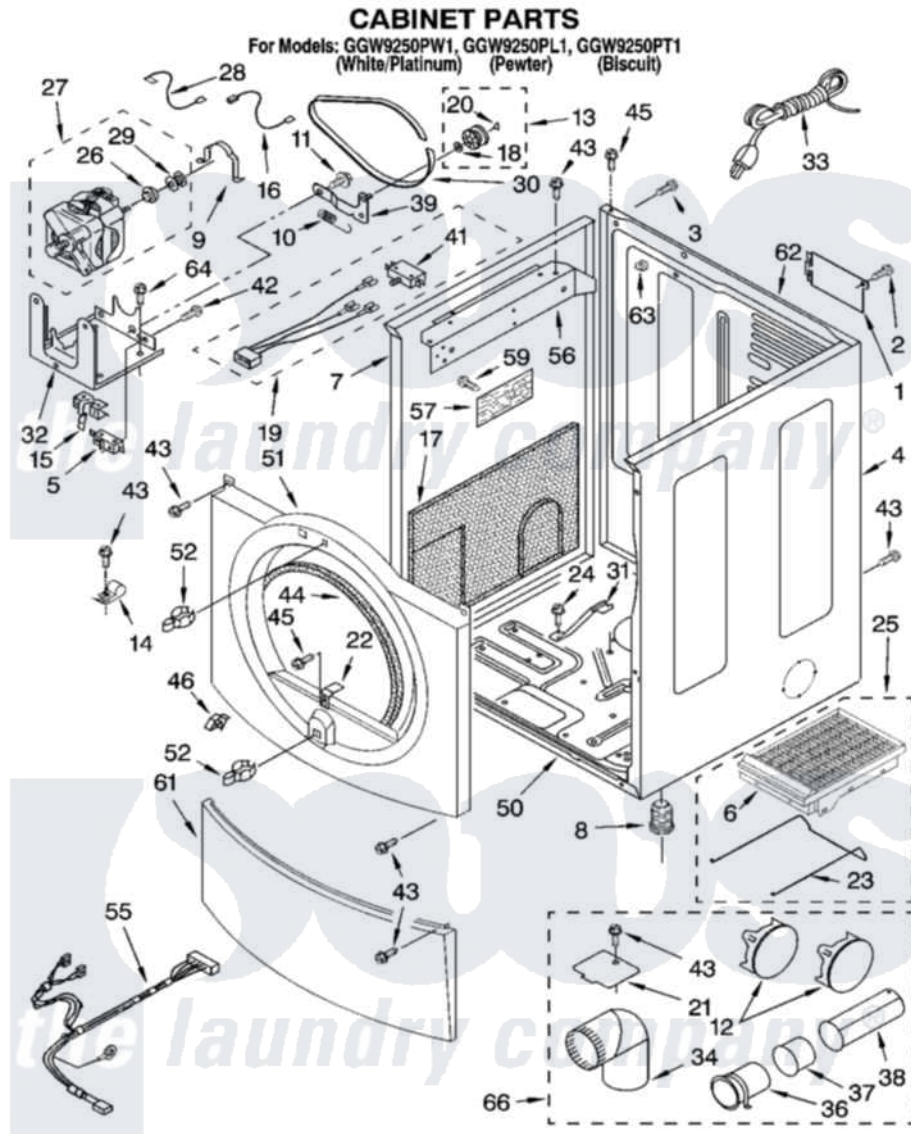

Whirlpool GGW9250PL1 02 - CABINET PARTS

8180705

3

Whirlpool [Residential Whirlpool GGW9250PL1 Dryer Parts](#) Parts Diagram 02 - CABINET PARTS
Click on the part number to view part

Item	Original Part Number	Replaced By	Status	Part Description
1	8317340			Cover, Terminal Block
2	3390814	90767		Screw, 8A X 3/8 HeX Washer Head Tapping
3	697776	4331106		Screw, No.10-32 X 7/16
4	8519213	W10131287		Panel
"	8519217	3980359		Panel
"	8519214	W10131288		Panel
5	3394881	279782		Switch-Lid
6	8521959	W10121663		Dryer Rack
7	8519209	W10131287		Panel
"	8519216	3980358		Panel
"	8519210	W10131288		Panel
8	3392100	49621		Feet-Leveling
"	279810			Foot-Optional
9	660658			Clamp, Motor Mounting 343481 685441
10	3387374			Spring, Idler