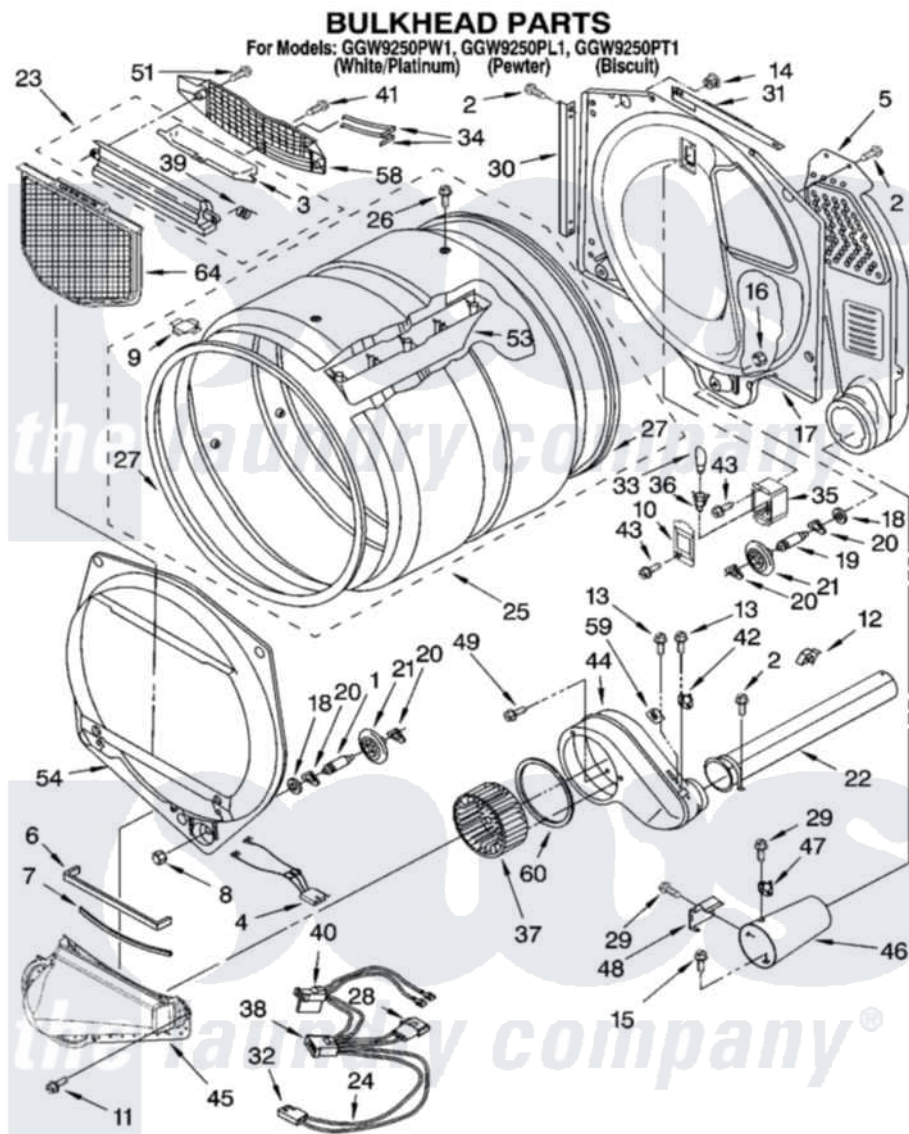

Whirlpool GGW9250PL1 03 - BULKHEAD PARTS

8180705

5

Whirlpool [Residential Whirlpool GGW9250PL1 Dryer Parts](#) Parts Diagram 03 - BULKHEAD PARTS
Click on the part number to view part

Item	Original Part Number	Replaced By	Status	Part Description
1	3399508	W10359271		Shaft, Drum Roller Threads
2	3390647	488729		Screw
3	3394984	8563758		Door, Lint Screen
4	3406653			Harness, Sensor
5	3394346			Air Duct Assembly
6	697813			Seal, Outlet Housing
7	697814	697813		Seal, Outlet Housing
8	3359452			Nut, Lock
9	8066086			Plug, Drum Hole
10	3402841	8532165		Lens, Drum Light
11	359625	487240		Screw, For Mtg. Service Capacitor
12	3388229			Retainer, Toe Panel
13	3390646	W10139210		Screw, 8-18 X 5/16
14	8529007			Plug, Rear Bulkhead
15	693995			Screw, Hex Head
16	3387709			Nut, 3/8-16