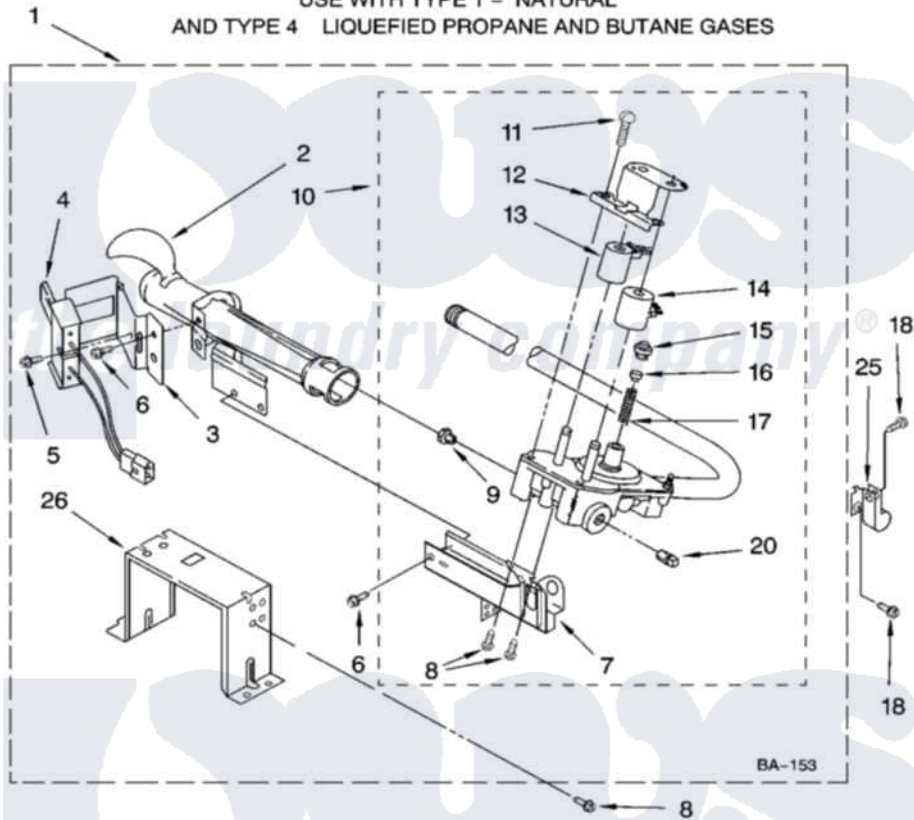

Whirlpool GGW9250PL1 04 - 8576353 BURNER ASSEMBLY

8576353 BURNER ASSEMBLY

For Models: GGW9250PW1, GGW9250PL1, GGW9250PT1
(White/Platinum) (Pewter) (Biscuit)

USE WITH TYPE 1 - NATURAL
AND TYPE 4 LIQUEFIED PROPANE AND BUTANE GASES

8180705

7

Whirlpool [Residential Whirlpool GGW9250PL1 Dryer Parts](#) Parts Diagram 04 - 8576353 BURNER ASSEMBLY
Click on the part number to view part

Item	Original Part Number	Replaced By	Status	Part Description
1	8576353	280119		Burner-Gas
2	688617	693140		Burner
3	694298			Bracket, Ignitor
4	686590	279311		Ignitor
5	3393909			Screw, 8-32 X 7/8
6	343641	681414		Screw, 10AB X 1/2
7	3389871		Not Available	Base, Burner
8	3387057			Screw, 10-16 X 1/2 Orifice, Burner
9	15418			Orifice, Burner Type 1
"	15422		Not Available	ORIFICE, BURNER (TYPE 4) (BUTANE)
"	234867	229742		Orifice, Burner
10	8281914	279923		NAT Gas
11	694421			Screw, Bracket Mounting
12	694538			Bracket, Shunt
13	694540			Coil, 60 Hz